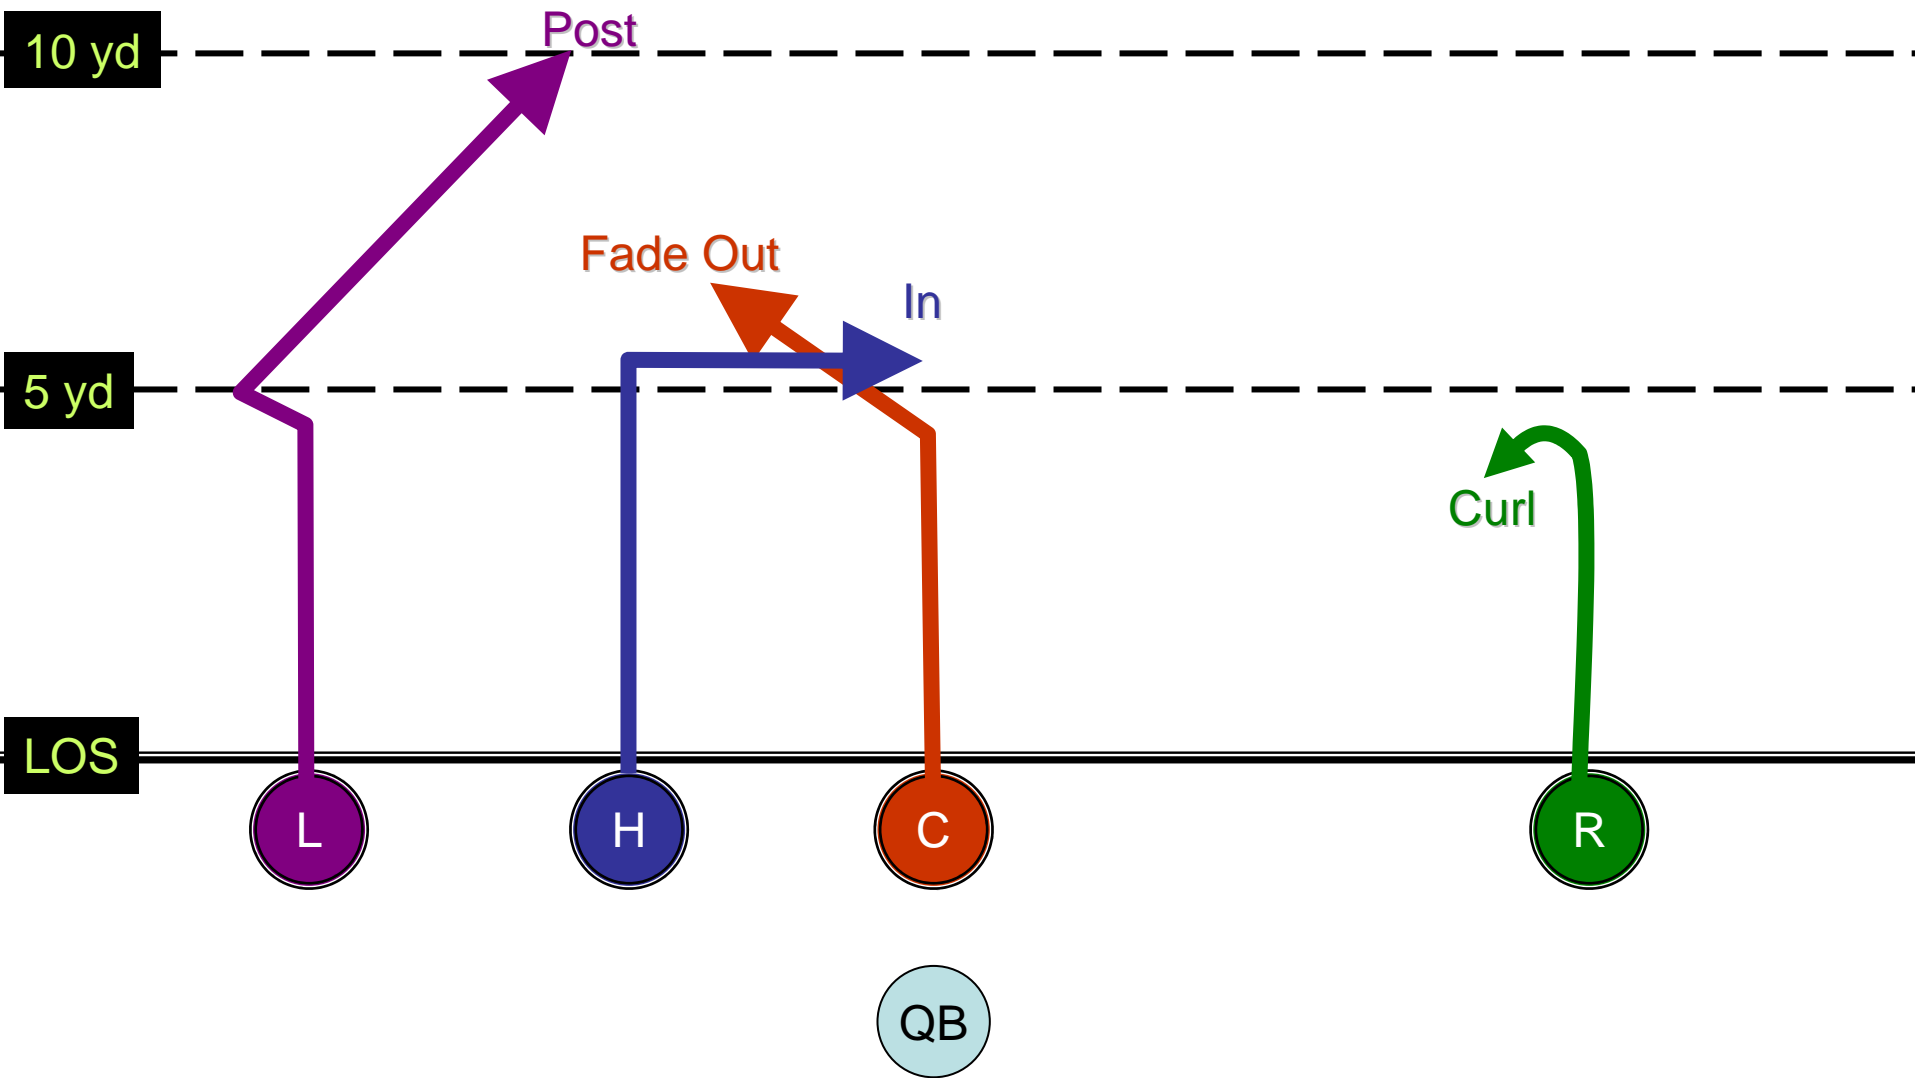

LOS

Fly

SPLIT TEE RIGHT REVERSE

TWINS LEFT
FADE IN - DOUBLE CURL - POST

TWINS LEFT

INs

TWINS LEFT

FADE - SLANT IN - FLAG - POST

TWINS LEFT

Post – IN - FADE OUT - CURL

TWINS RIGHT
INS & OUTS

TWINS RIGHT

FADE OUT - FLAG - FADE IN - SLANT IN

TWINS RIGHT
 BOMB - CURL - BOMB - OUT

SHORT YARDAGE ONE POINT PAT

10 yd

5 yd

LOS

TWINS RIGHT
Slant In – OUT – IN - CURL

TRIPS LEFT
DEEP & TIGHT

10 yd

5 yd

LOS

Slant
Out