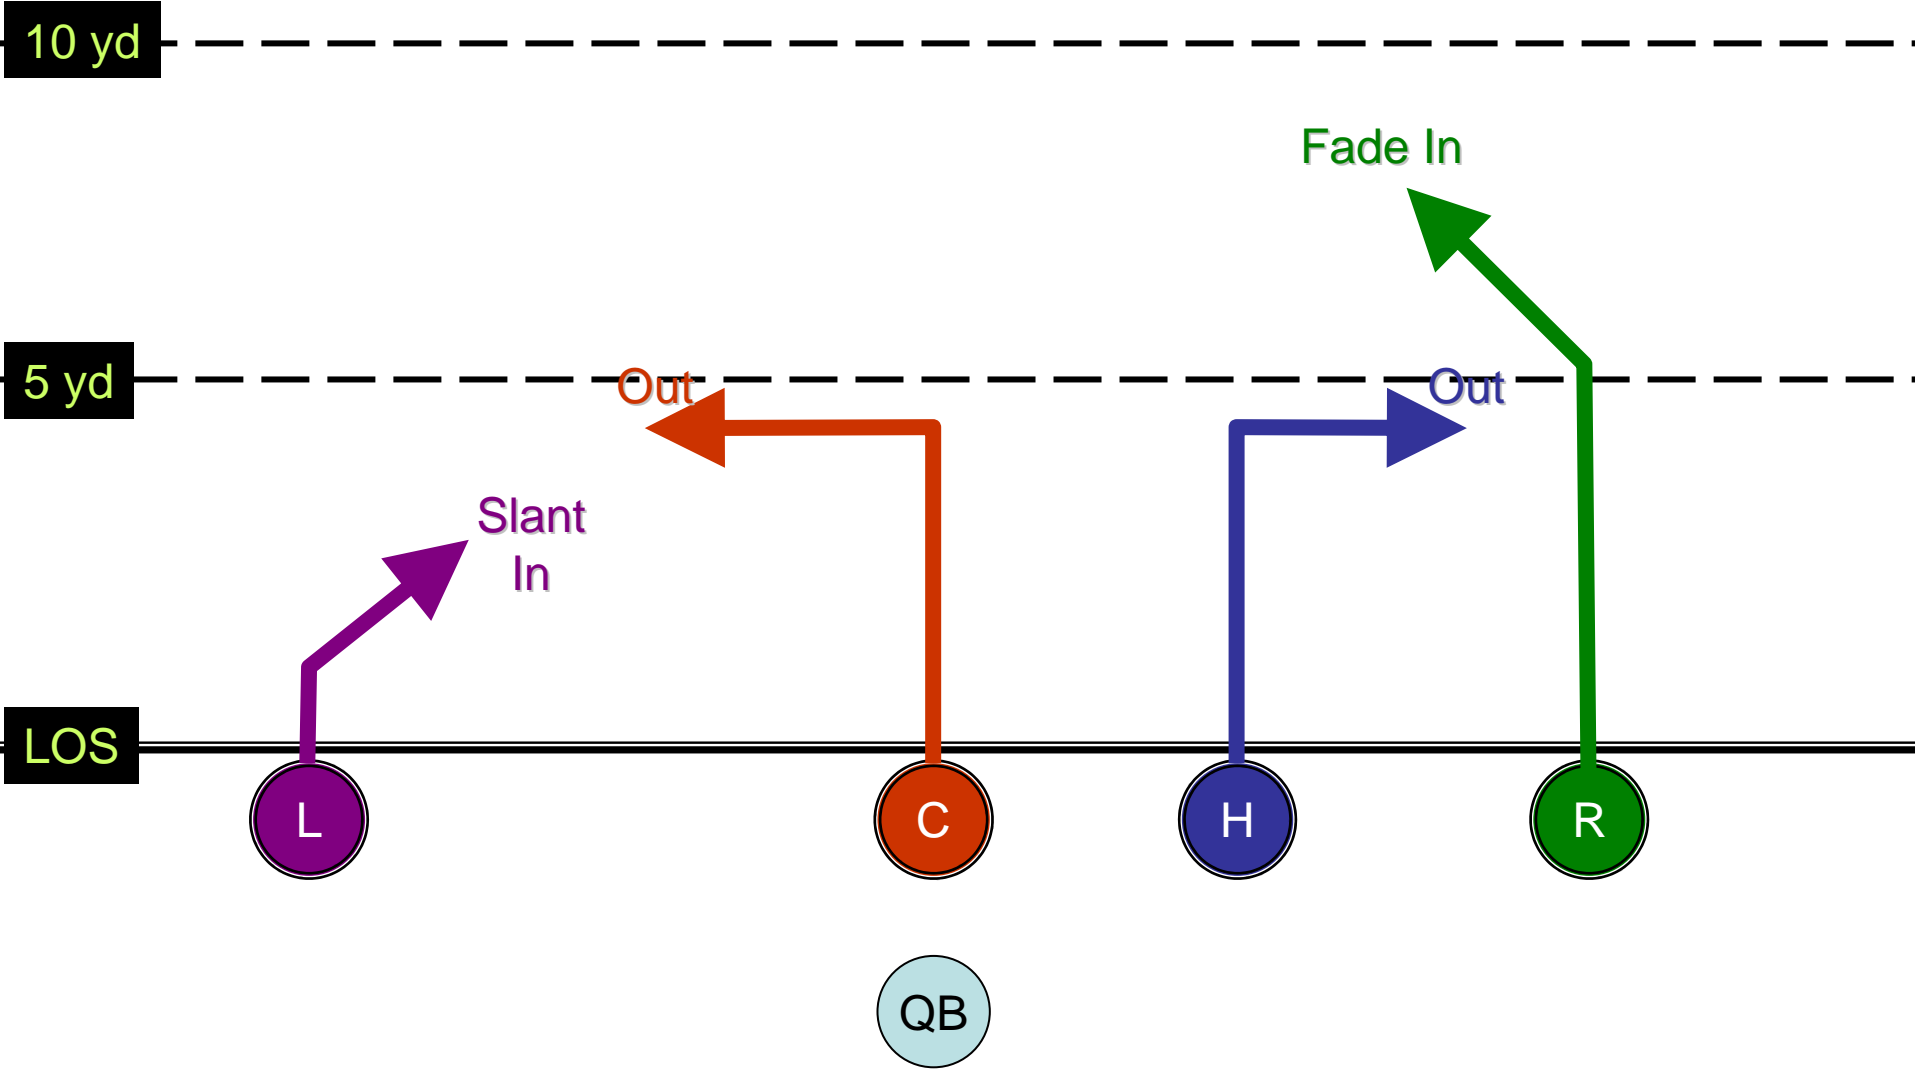

LOS

Fly

SPLIT TEE RIGHT REVERSE

TWINS LEFT
FADE IN - DOUBLE CURL - POST

TWINS LEFT

INs

TWINS LEFT

FADE - SLANT IN - FLAG - POST

TWINS LEFT

Post – IN - FADE OUT - CURL

TWINS RIGHT
INS & OUTS

TWINS RIGHT

FADE OUT - FLAG - FADE IN - SLANT IN

TWINS RIGHT
 BOMB - CURL - BOMB - OUT

SHORT YARDAGE ONE POINT PAT

10 yd

5 yd

LOS

TWINS RIGHT
Slant In – OUT – IN - CURL

TRIPS LEFT
DEEP & TIGHT

10 yd

5 yd

LOS

Slant
Out