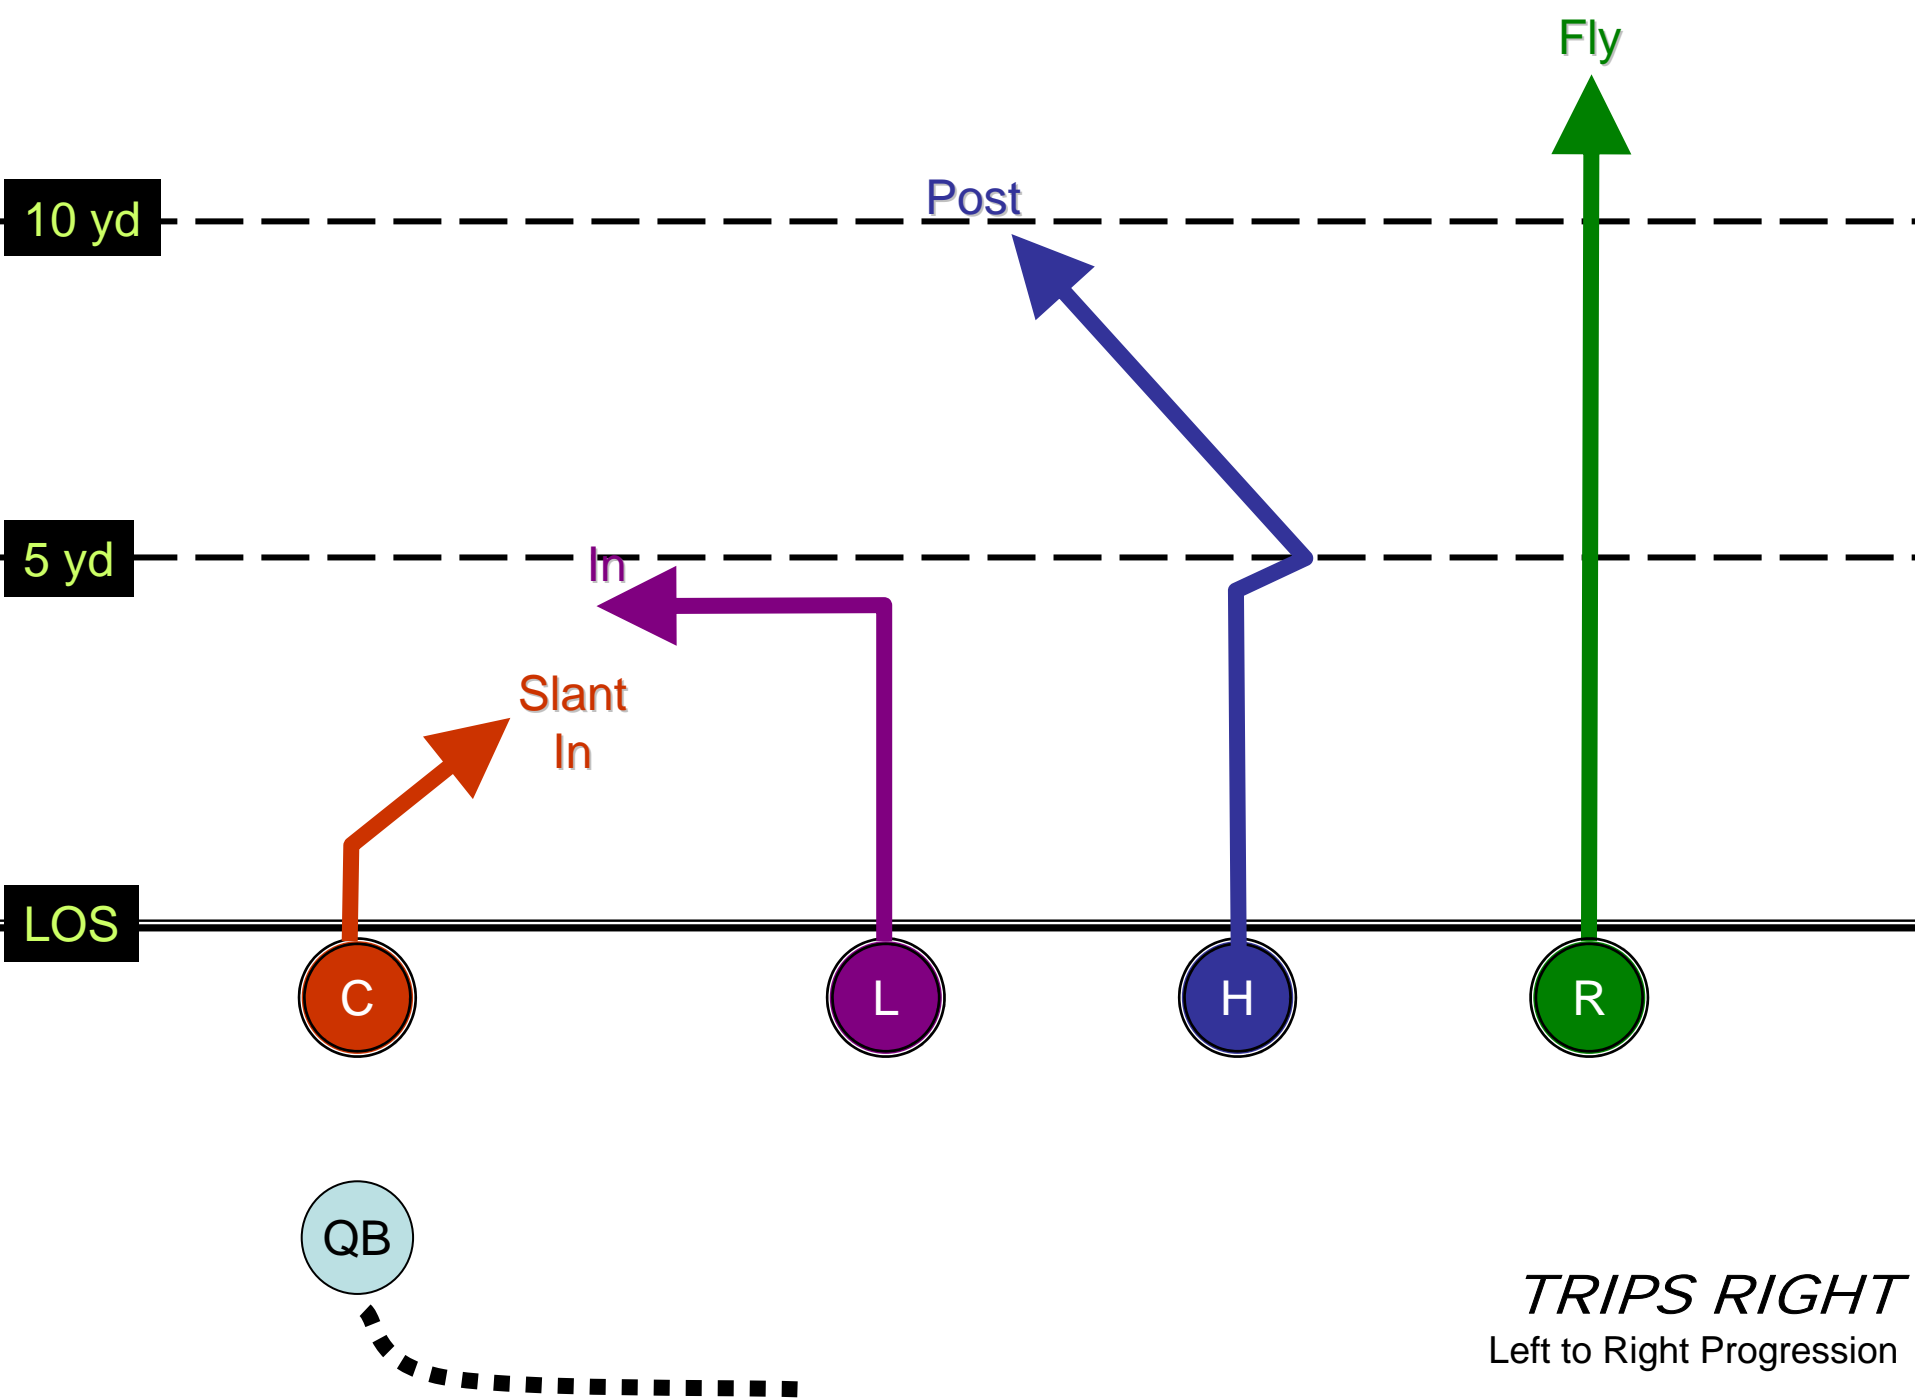

5 yd

LOS

TWINS RIGHT
Slant In – OUT – IN - CURL

TRIPS LEFT
DEEP & TIGHT

10 yd

5 yd

LOS

Slant
Out

Fade In

Fade In

Fade Out

C

L

H

R

QB

TRIPS RIGHT
REVERSE

10 yd

Post

5 yd

In

Slant
In

LOS

C

L

H

R

QB

TRIPS RIGHT
Left to Right Progression

TRIPS RIGHT
FLY – FADE IN – FLAG - OUT

10 yd

5 yd