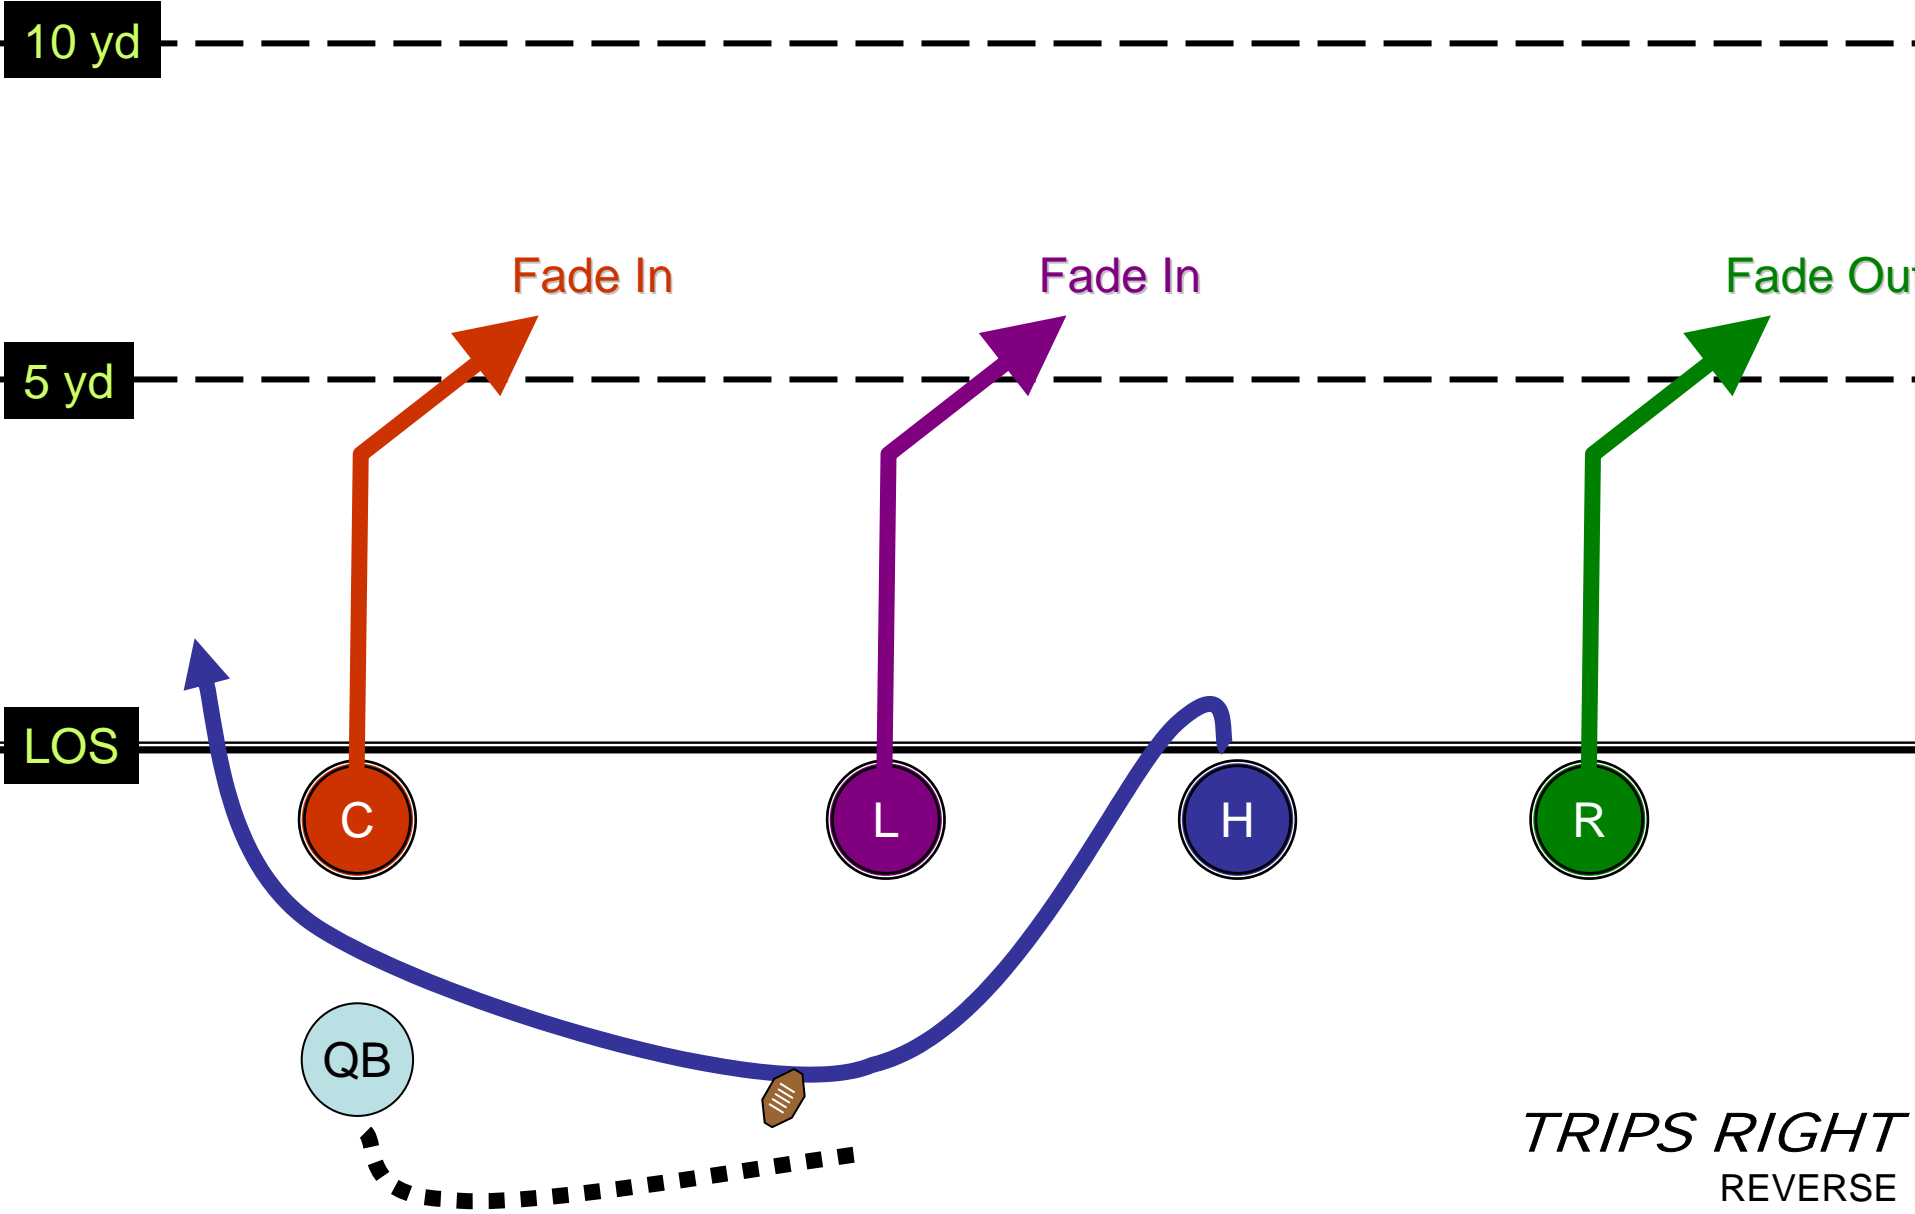

LOS

Fly

SPLIT TEE RIGHT REVERSE

TWINS LEFT
FADE IN - DOUBLE CURL - POST

TWINS LEFT

INs

TWINS LEFT

FADE - SLANT IN - FLAG - POST

5 yd

LOS

TWINS RIGHT
Slant In – OUT – IN - CURL

TRIPS LEFT
DEEP & TIGHT

10 yd

5 yd

LOS

Slant
Out

Slant
In

Slant
In

Slant
Out

TRIPS LEFT
SLANT INs & OUTs

TRIPS LEFT
BOMBS AWAY

10 yd

5 yd

LOS

Fade In

Fade In

Fade Out

C

L

H

R

QB