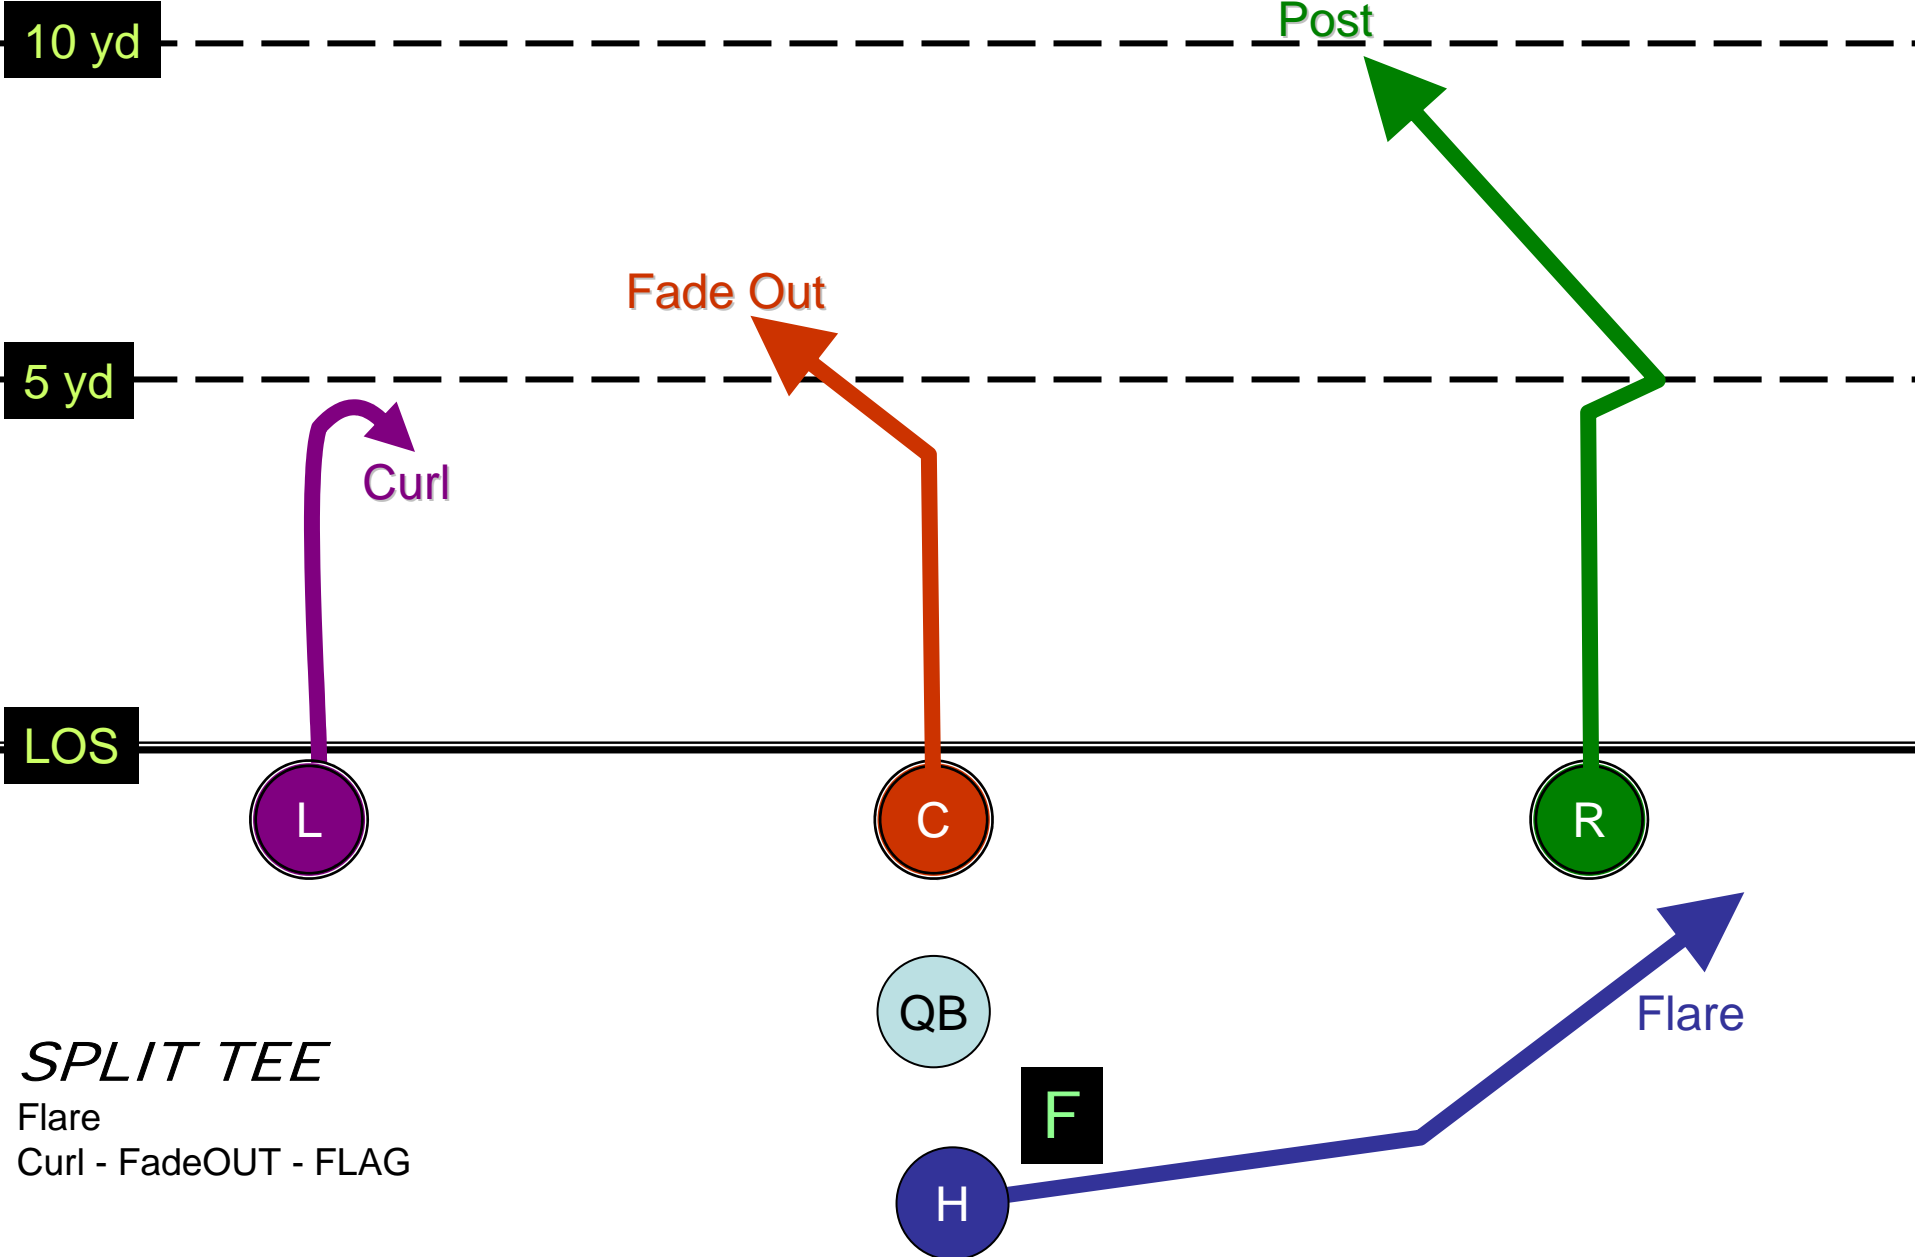

In

Arrow

SPLIT TEE

ARROW
CURL - FLY - OUT

SHORT YARDAGE TWO POINT PAT

10 yd

5 yd

LOS

SPLIT TEE

OUT
IN - CURL - SLANT IN

10 yd

Post

5 yd

Fade Out

Curl

LOS