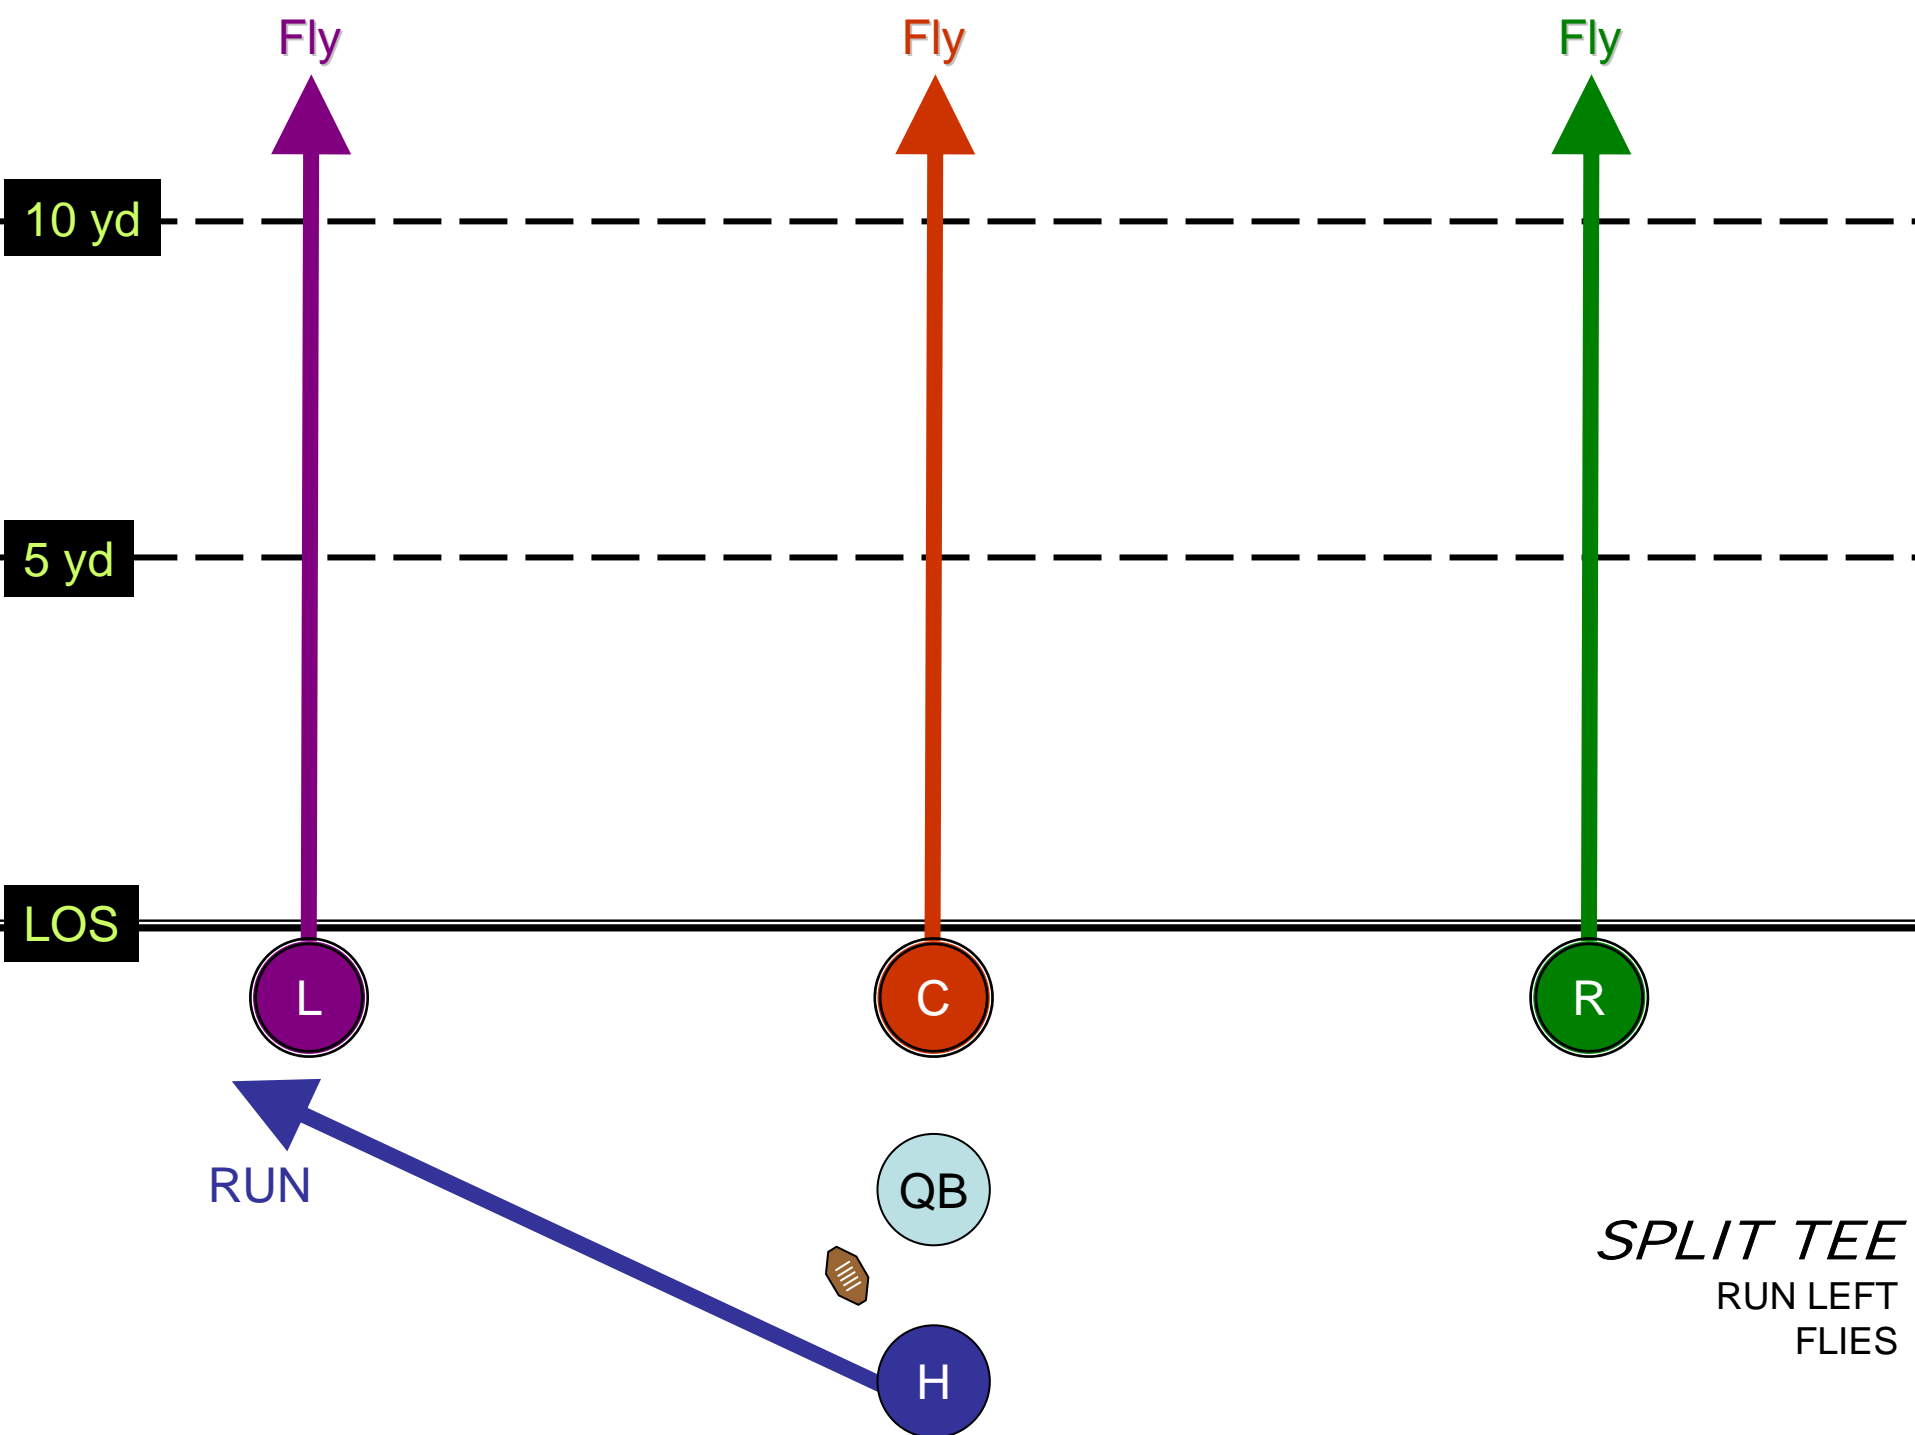

R

QB

H

RUN

SPLIT TEE

RUN RIGHT

FLIES

10 yd

R

QB

F

H

SPLIT TEE
CIRCLE
POST - FLAG - CURL

10 yd

5 yd

LOS