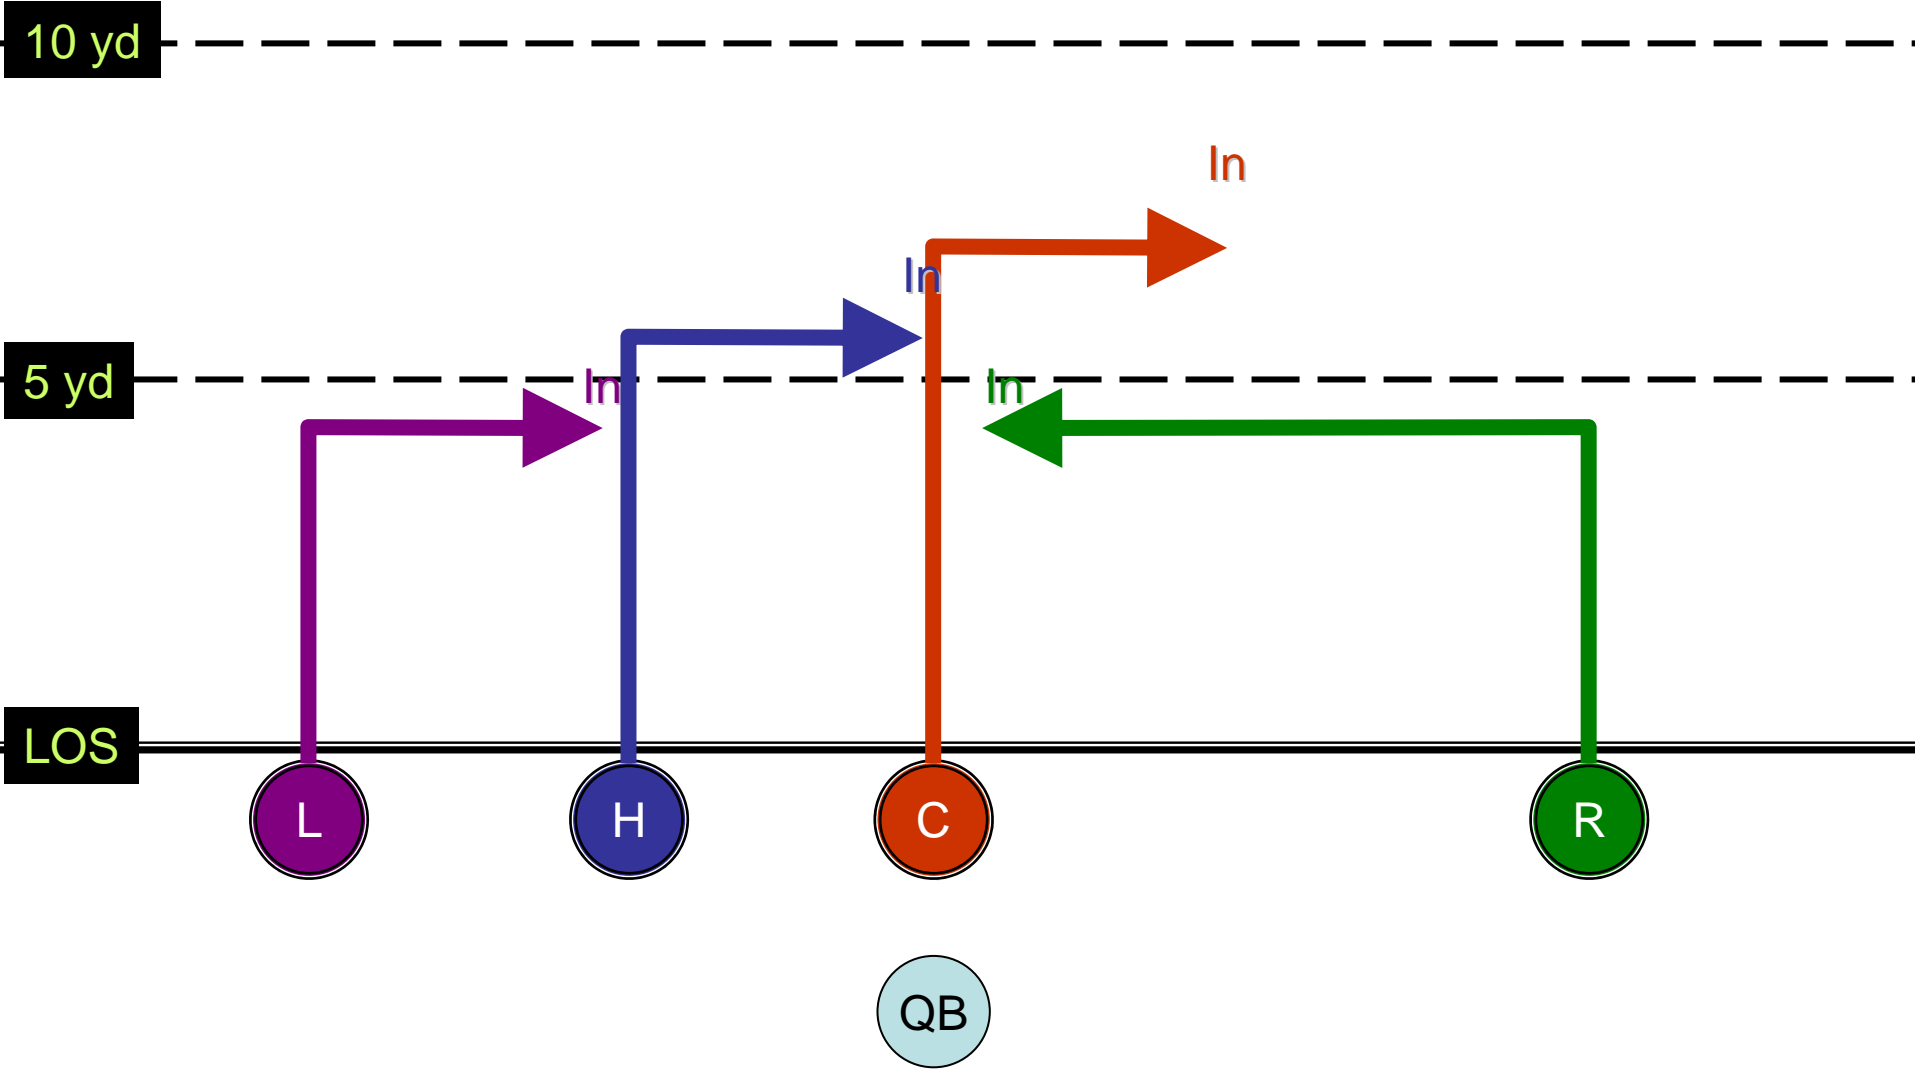

LOS

Fly

SPLIT TEE RIGHT REVERSE

TWINS LEFT
FADE IN - DOUBLE CURL - POST

TWINS LEFT

INs

TWINS LEFT

FADE - SLANT IN - FLAG - POST

TWINS LEFT

Post – IN - FADE OUT - CURL

TWINS RIGHT
INS & OUTS

TWINS RIGHT

FADE OUT - FLAG - FADE IN - SLANT IN

TWINS RIGHT
 BOMB - CURL - BOMB - OUT

SHORT YARDAGE ONE POINT PAT

10 yd

5 yd

LOS

TWINS RIGHT
Slant In – OUT – IN - CURL

TRIPS LEFT
DEEP & TIGHT

10 yd

5 yd

LOS

Slant
Out