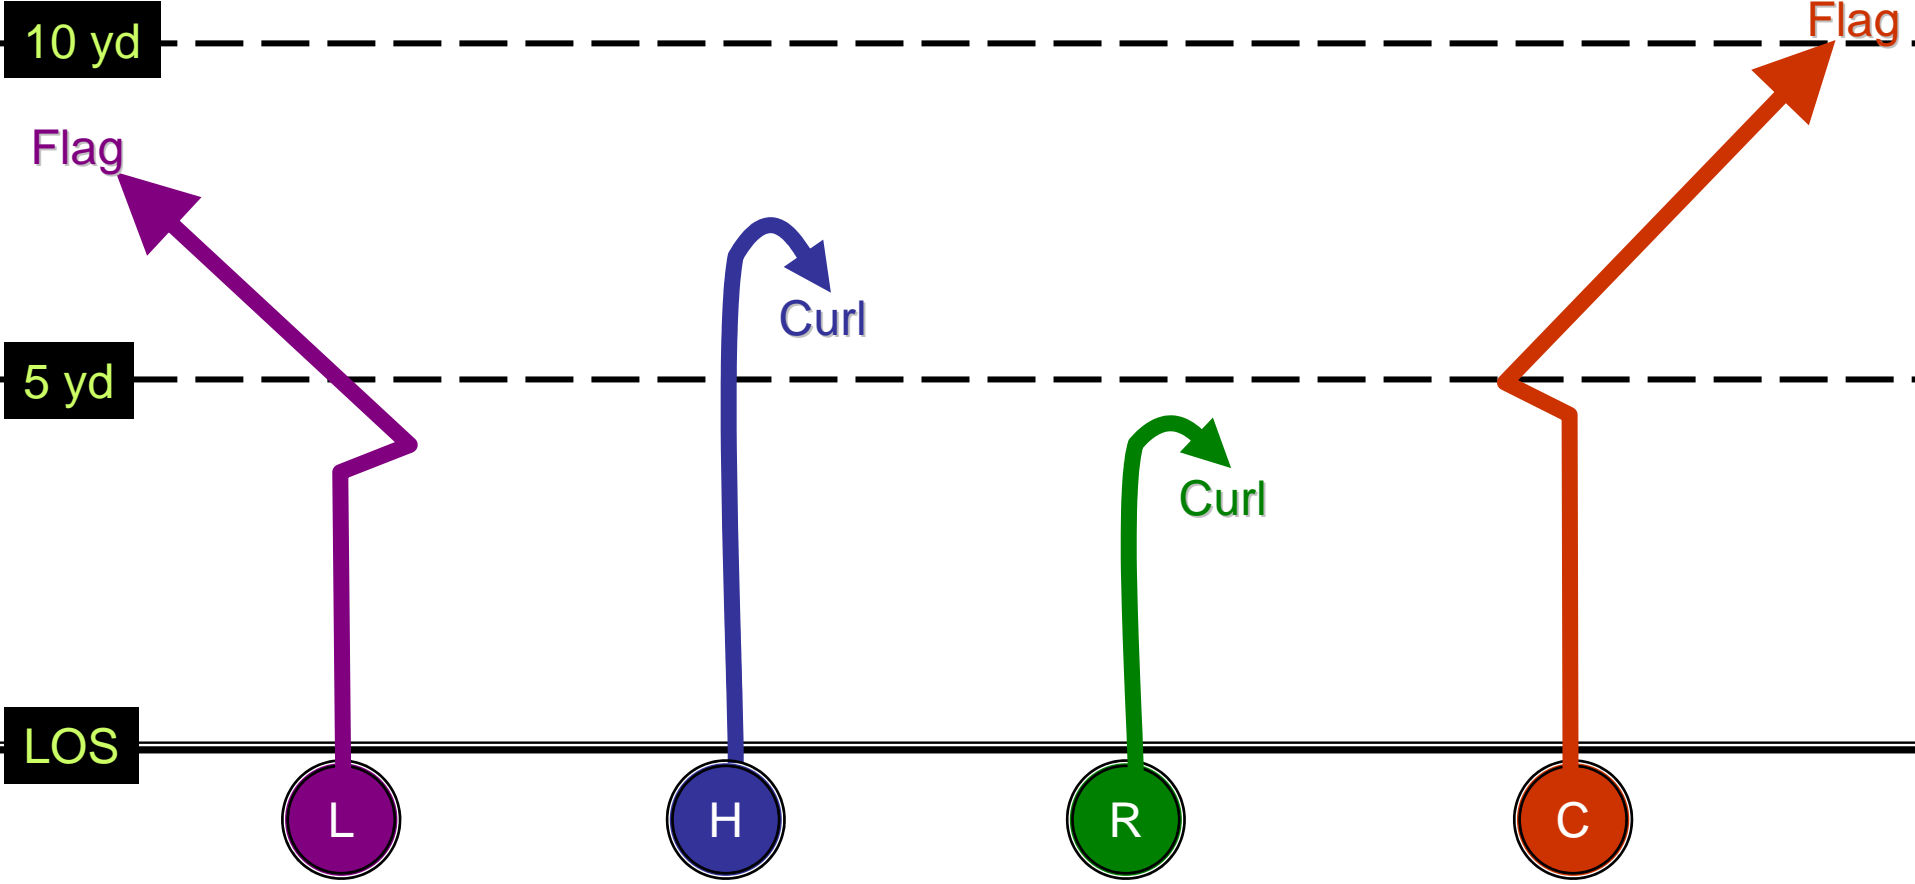

LOS

Fly

SPLIT TEE RIGHT REVERSE

TWINS LEFT
FADE IN - DOUBLE CURL - POST

TWINS LEFT

INs

TWINS LEFT

FADE - SLANT IN - FLAG - POST

TWINS LEFT

Post – IN - FADE OUT - CURL

TWINS RIGHT
INS & OUTS

TWINS RIGHT

FADE OUT - FLAG - FADE IN - SLANT IN

TWINS RIGHT
 BOMB - CURL - BOMB - OUT

SHORT YARDAGE ONE POINT PAT

10 yd

5 yd

LOS

TWINS RIGHT
Slant In – OUT – IN - CURL

TRIPS LEFT
DEEP & TIGHT

10 yd

5 yd

LOS

Slant
Out