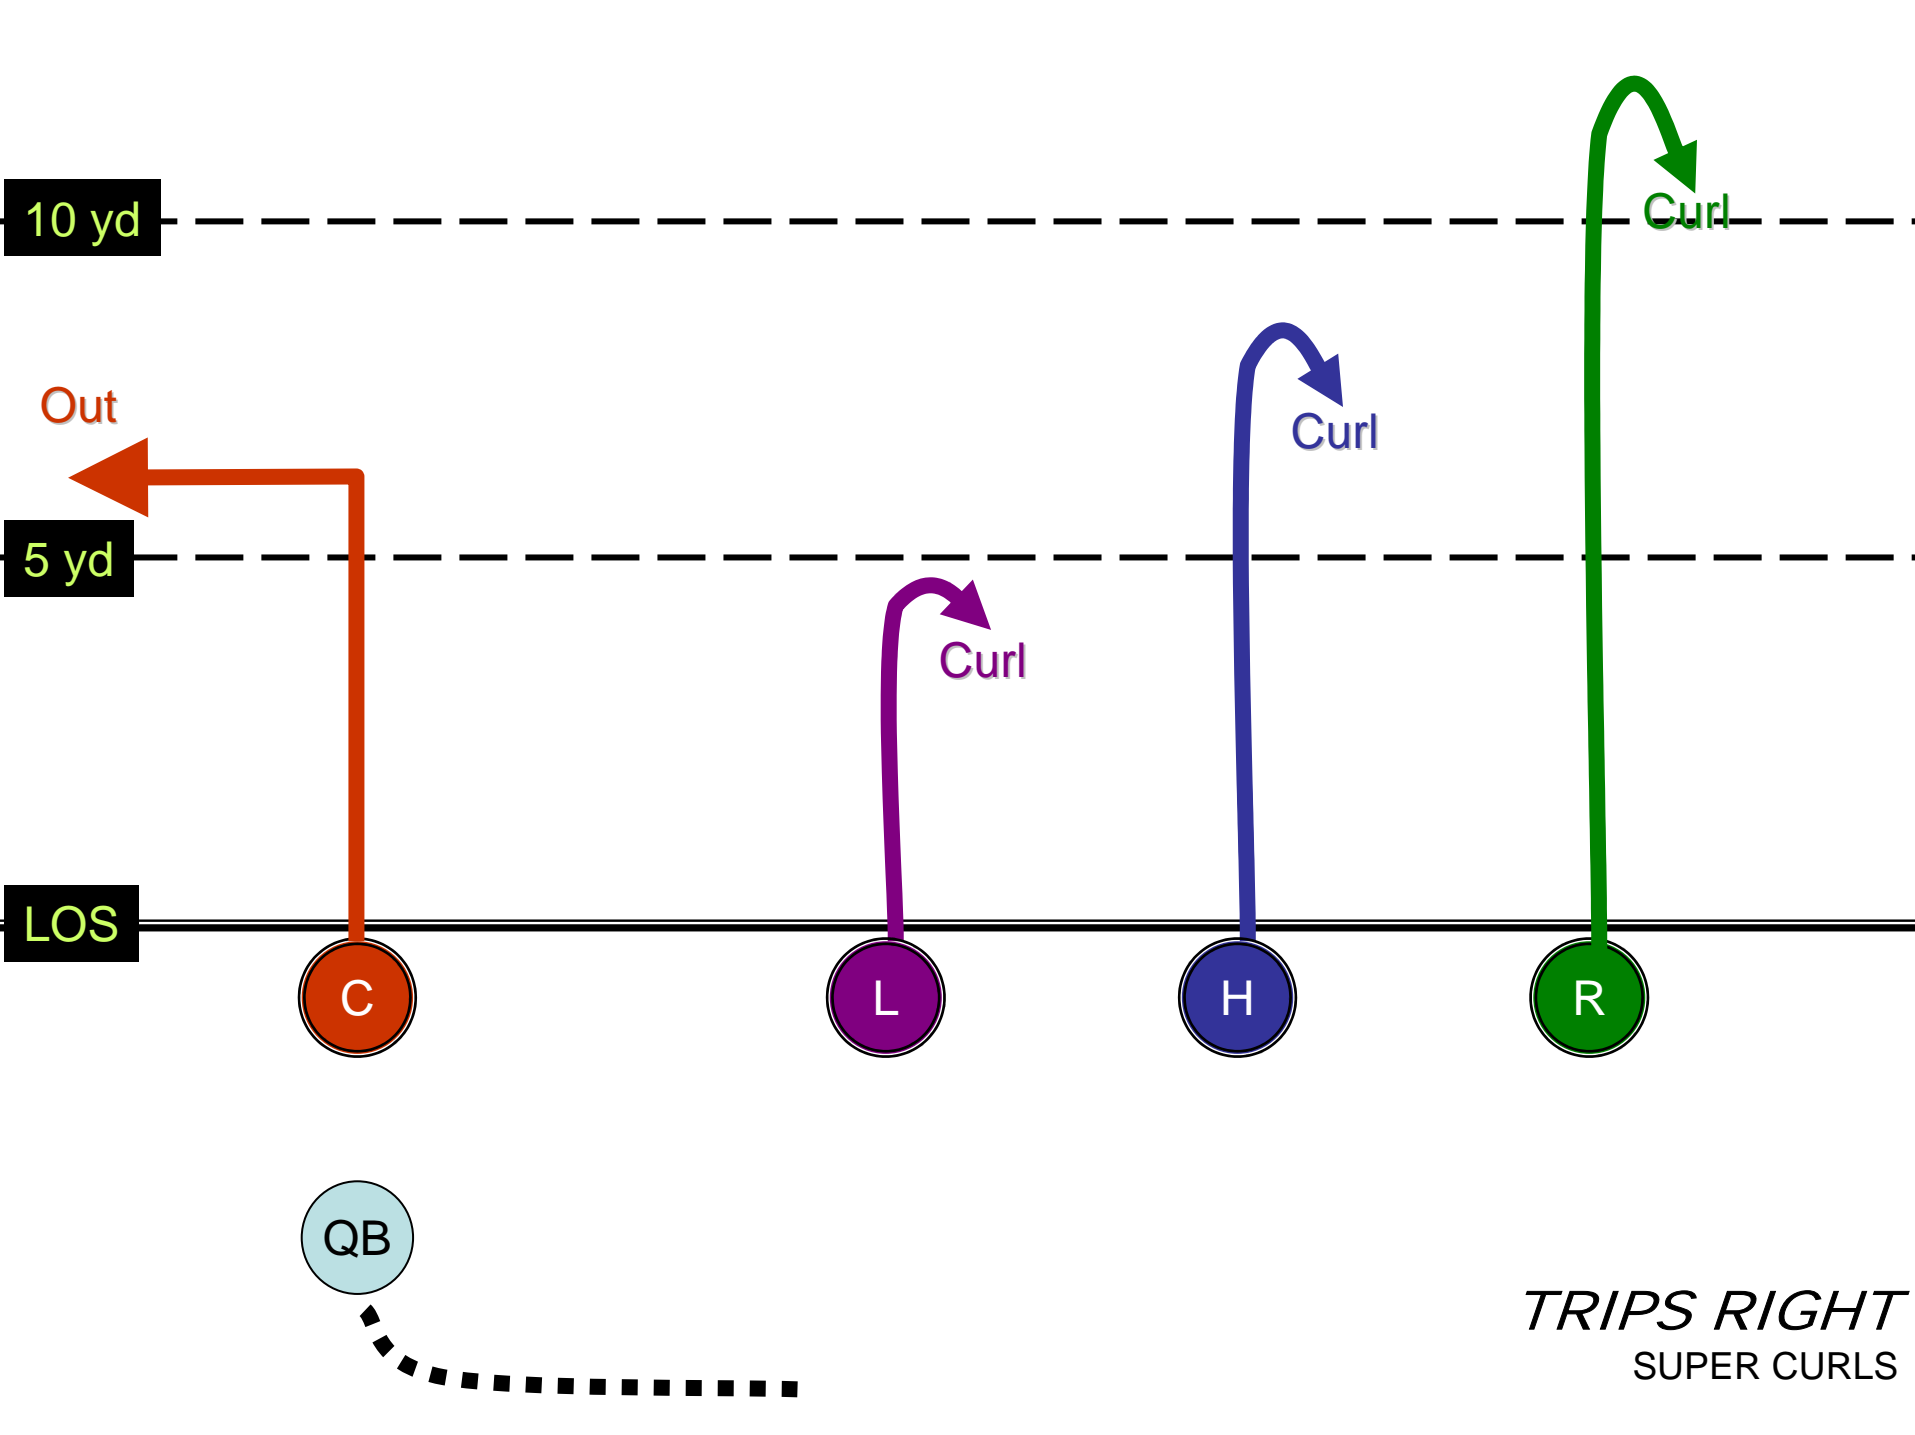

5 yd

LOS

TWINS RIGHT
Slant In – OUT – IN - CURL

TRIPS LEFT
DEEP & TIGHT

10 yd

5 yd

LOS

Slant
Out

TRIPS RIGHT
REVERSE

10 yd

Post

5 yd

In

Slant
In

LOS

C

L

H

R

QB

TRIPS RIGHT
Left to Right Progression

TRIPS RIGHT
FLY – FADE IN – FLAG - OUT

10 yd

5 yd