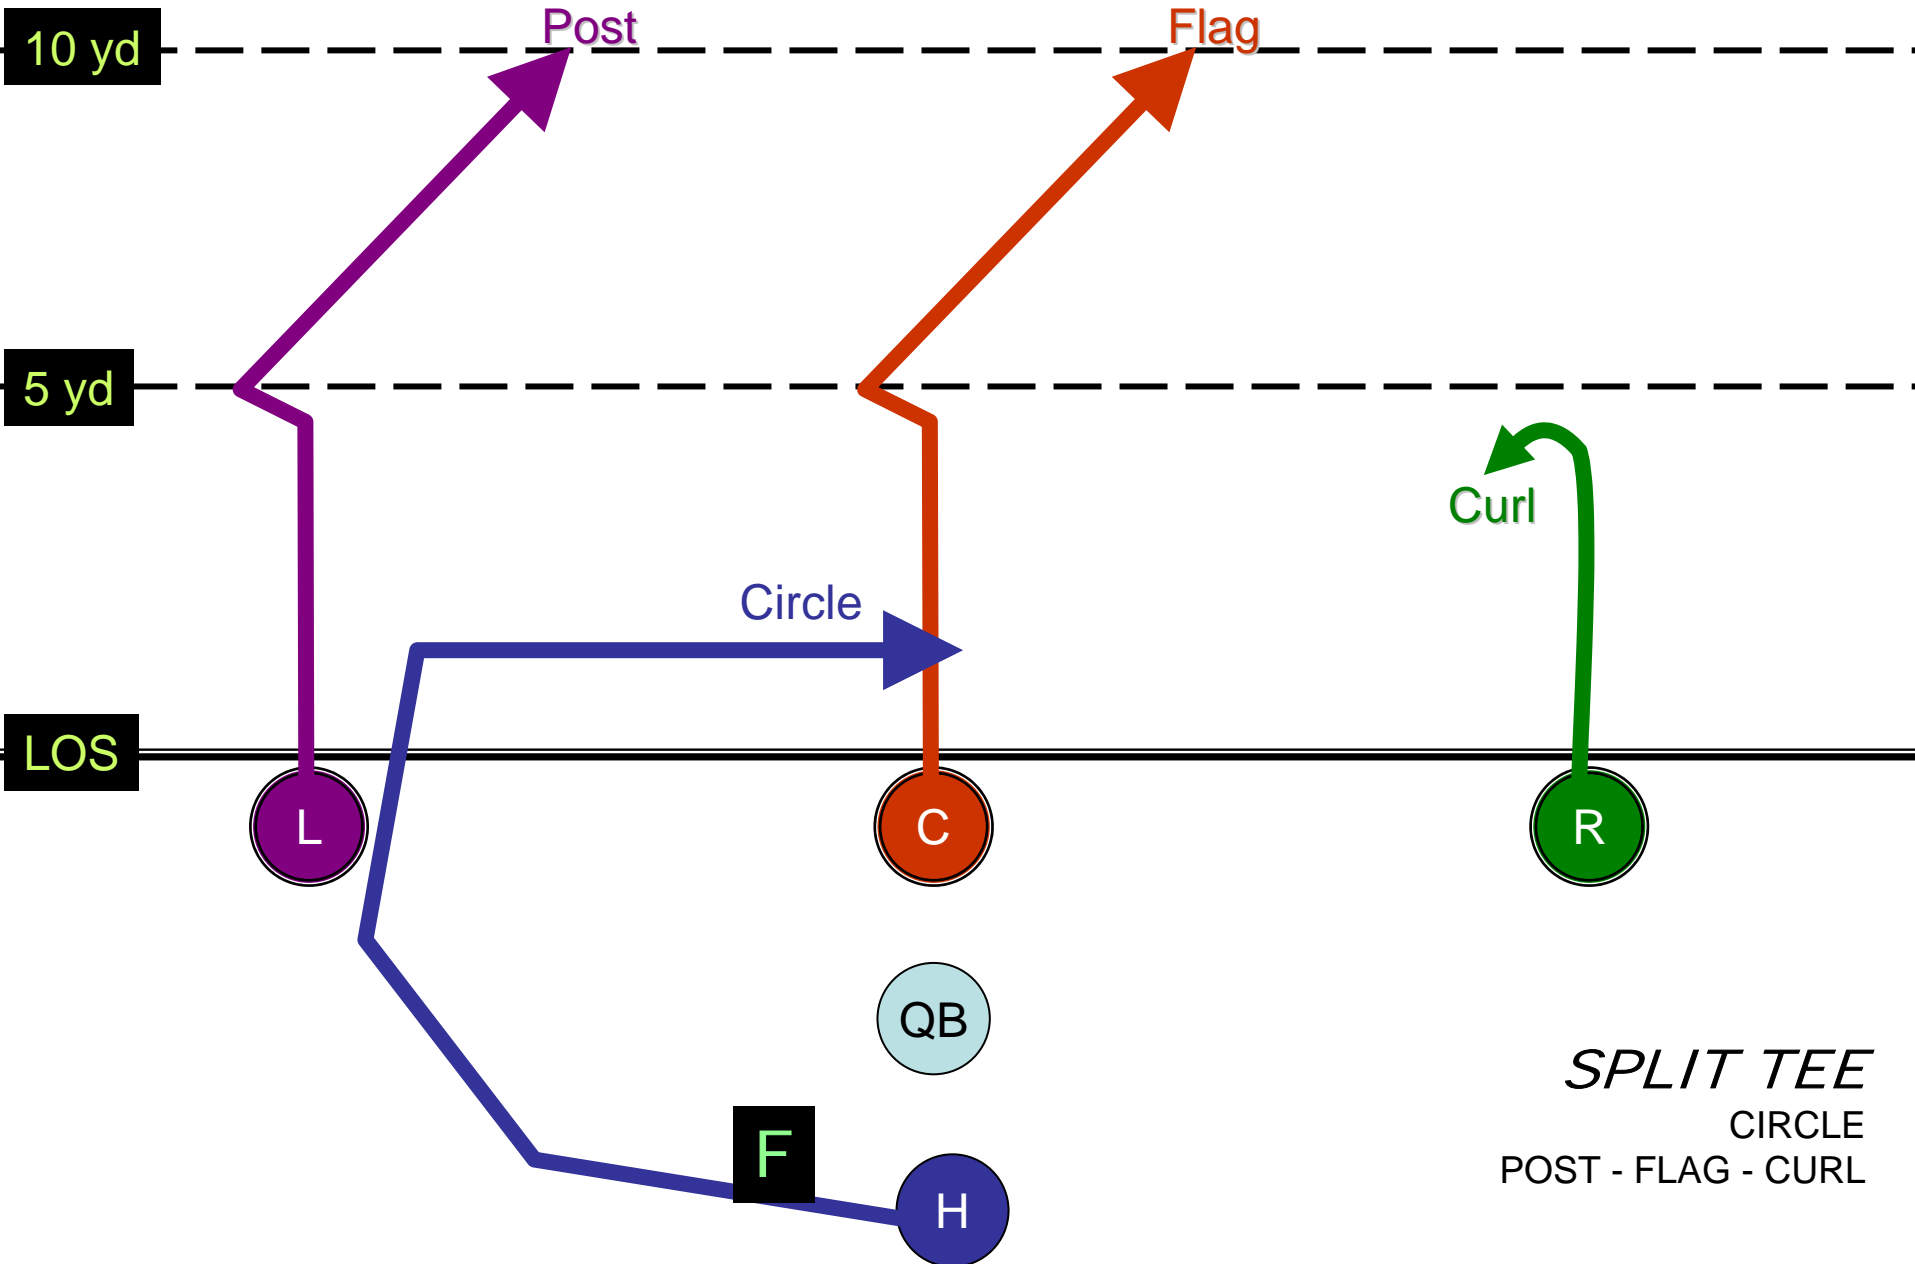

R

QB

H

RUN

SPLIT TEE

RUN RIGHT

FLIES

10 yd

R

QB

F

H

SPLIT TEE
CIRCLE
POST - FLAG - CURL

10 yd

5 yd

LOS