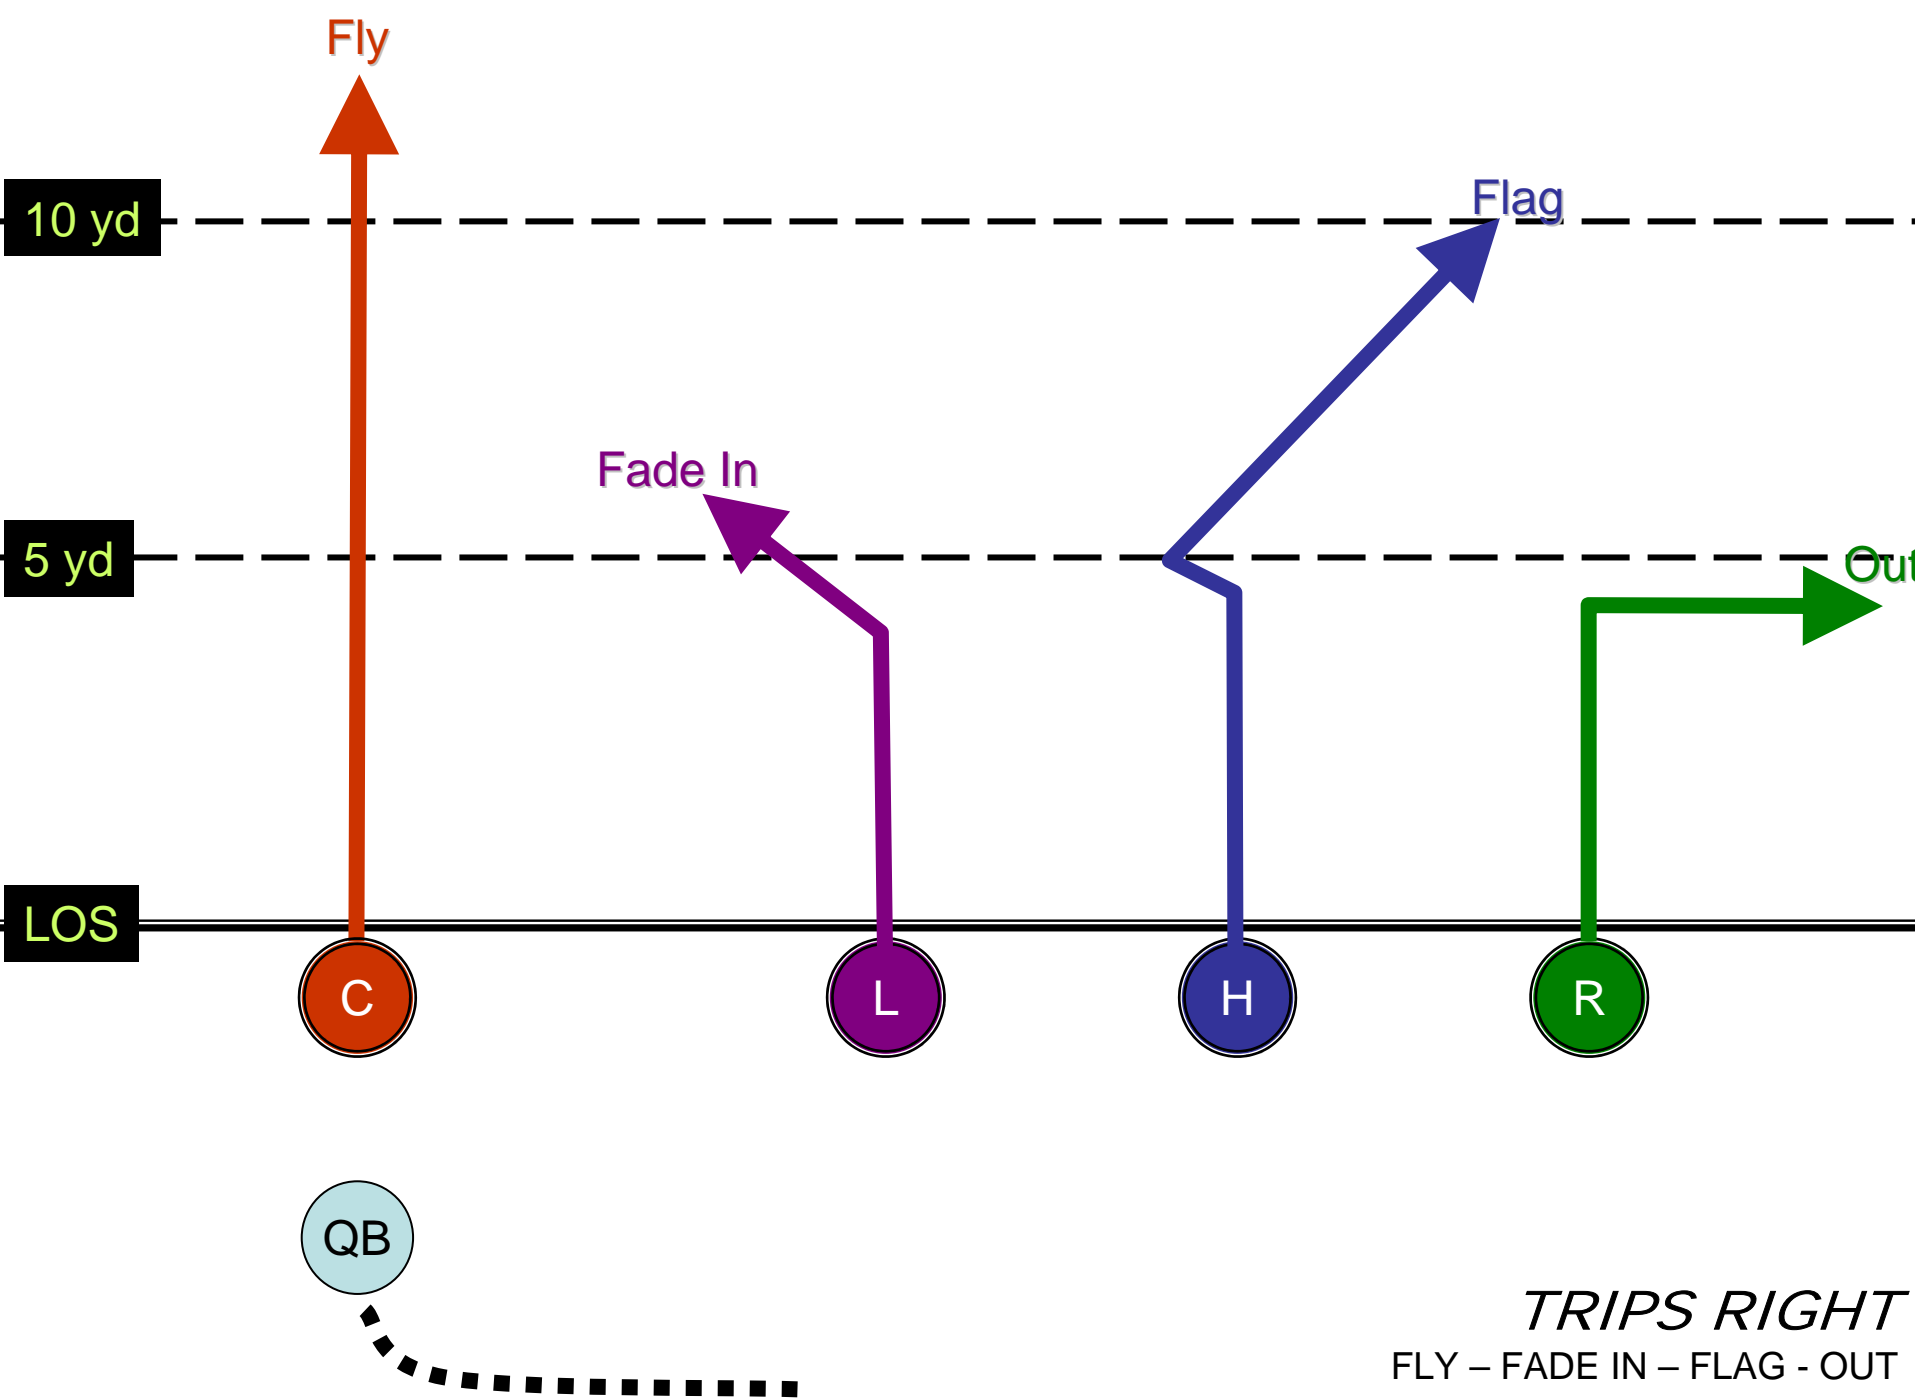

LOS

Fly

SPLIT TEE RIGHT REVERSE

TWINS LEFT
FADE IN - DOUBLE CURL - POST

TWINS LEFT

INs

TWINS LEFT

FADE - SLANT IN - FLAG - POST

5 yd

LOS

TWINS RIGHT
Slant In – OUT – IN - CURL

TRIPS LEFT
DEEP & TIGHT

10 yd

5 yd

LOS

Slant
Out

TRIPS RIGHT
REVERSE

10 yd

Post

5 yd

In

Slant
In

LOS

C

L

H

R

QB

TRIPS RIGHT
Left to Right Progression

TRIPS RIGHT
FLY – FADE IN – FLAG - OUT

10 yd

5 yd