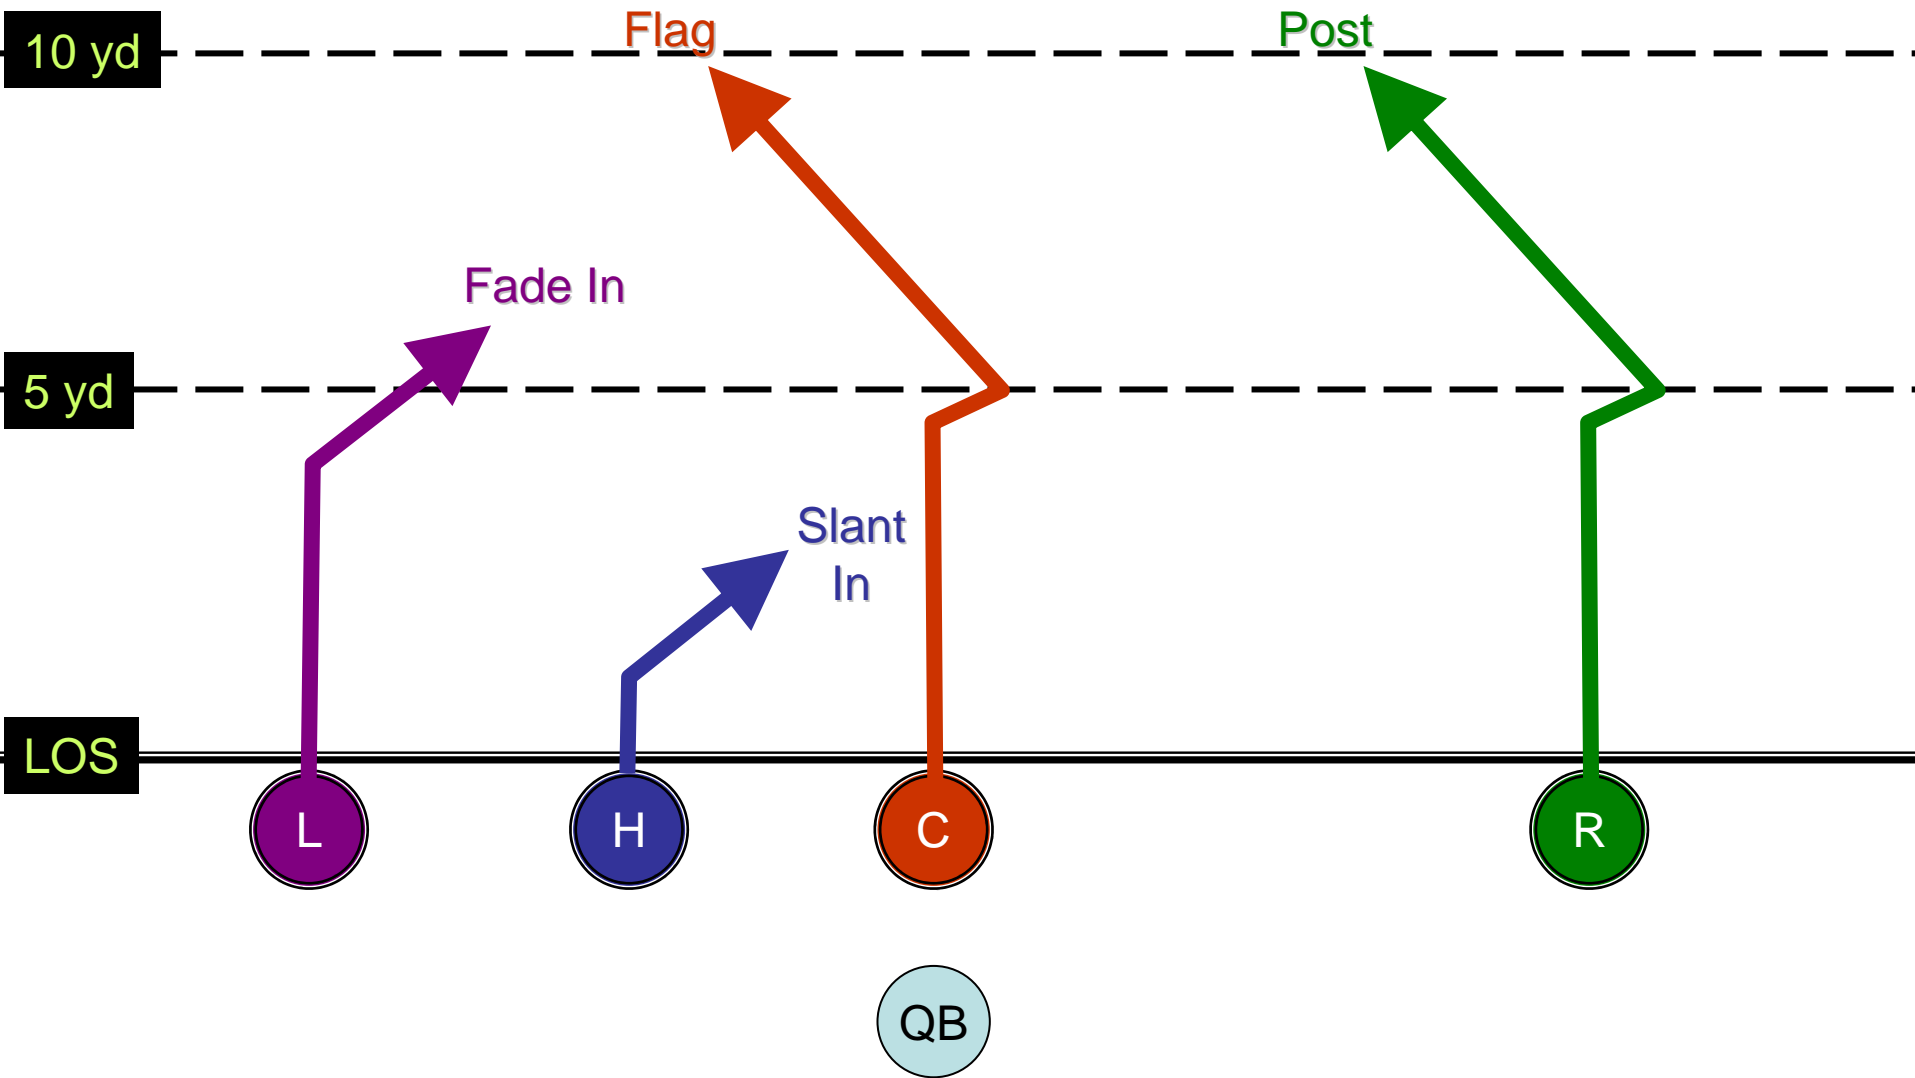

LOS

Fly

SPLIT TEE RIGHT REVERSE

TWINS LEFT
FADE IN - DOUBLE CURL - POST

TWINS LEFT

INs

TWINS LEFT

FADE - SLANT IN - FLAG - POST

TWINS LEFT

Post – IN - FADE OUT - CURL

TWINS RIGHT
INS & OUTS

TWINS RIGHT

FADE OUT - FLAG - FADE IN - SLANT IN

TWINS RIGHT
 BOMB - CURL - BOMB - OUT

SHORT YARDAGE ONE POINT PAT

10 yd

5 yd

LOS

TWINS RIGHT
Slant In – OUT – IN - CURL

TRIPS LEFT
DEEP & TIGHT

10 yd

5 yd

LOS

Slant
Out