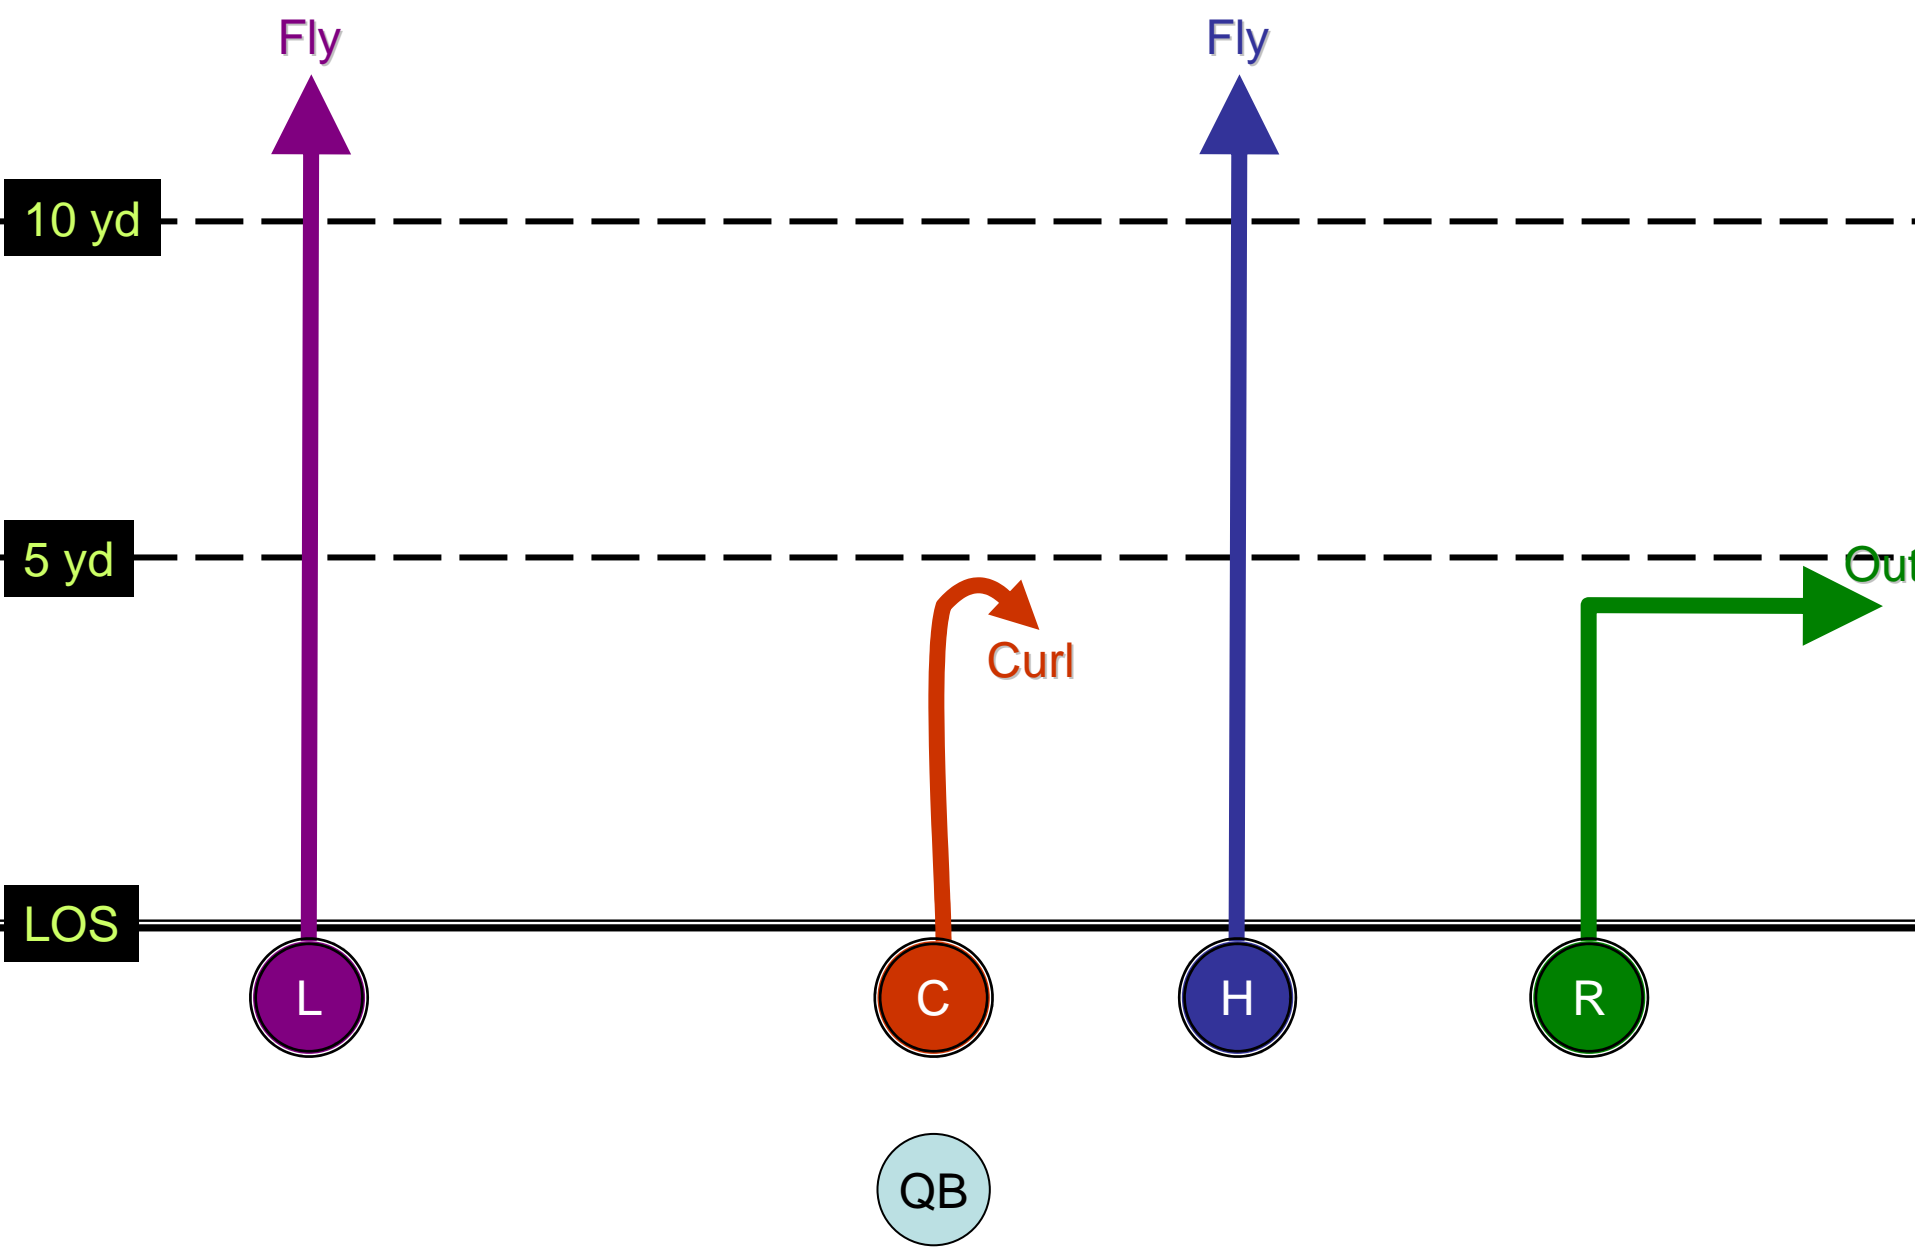

LOS

Fly

SPLIT TEE RIGHT REVERSE

TWINS LEFT
FADE IN - DOUBLE CURL - POST

TWINS LEFT

INs

TWINS LEFT

FADE - SLANT IN - FLAG - POST

TWINS LEFT

Post – IN - FADE OUT - CURL

TWINS RIGHT
INS & OUTS

TWINS RIGHT

FADE OUT - FLAG - FADE IN - SLANT IN

TWINS RIGHT
 BOMB - CURL - BOMB - OUT

SHORT YARDAGE ONE POINT PAT

10 yd

5 yd

LOS

TWINS RIGHT
Slant In – OUT – IN - CURL

TRIPS LEFT
DEEP & TIGHT

10 yd

5 yd

LOS

Slant
Out