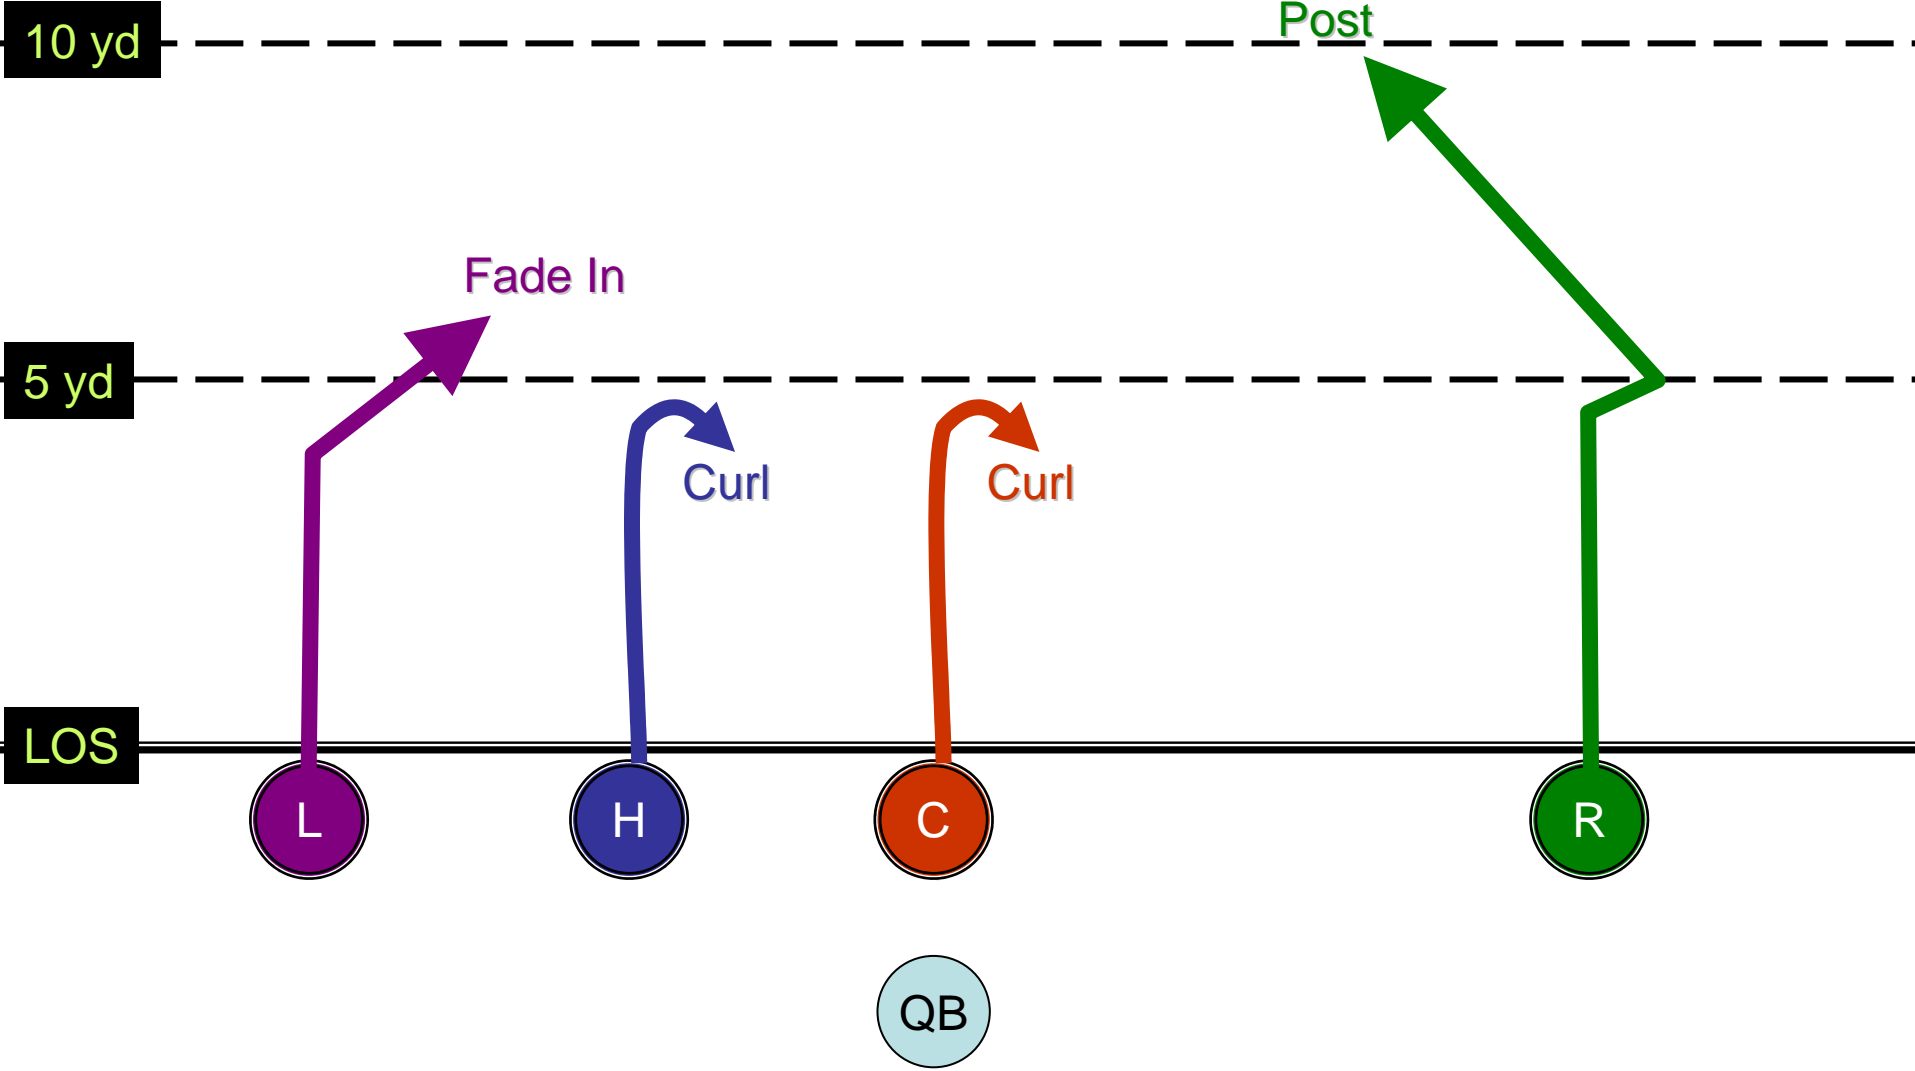

H

Flag

Out

Slant
In

SPLIT TEE OPTION PASS
Slant IN - POST - OUT

OPTION PASS

10 yd

5 yd

LOS

Fly

SPLIT TEE RIGHT REVERSE

TWINS LEFT
FADE IN - DOUBLE CURL - POST

TWINS LEFT

INs

TWINS LEFT

FADE - SLANT IN - FLAG - POST