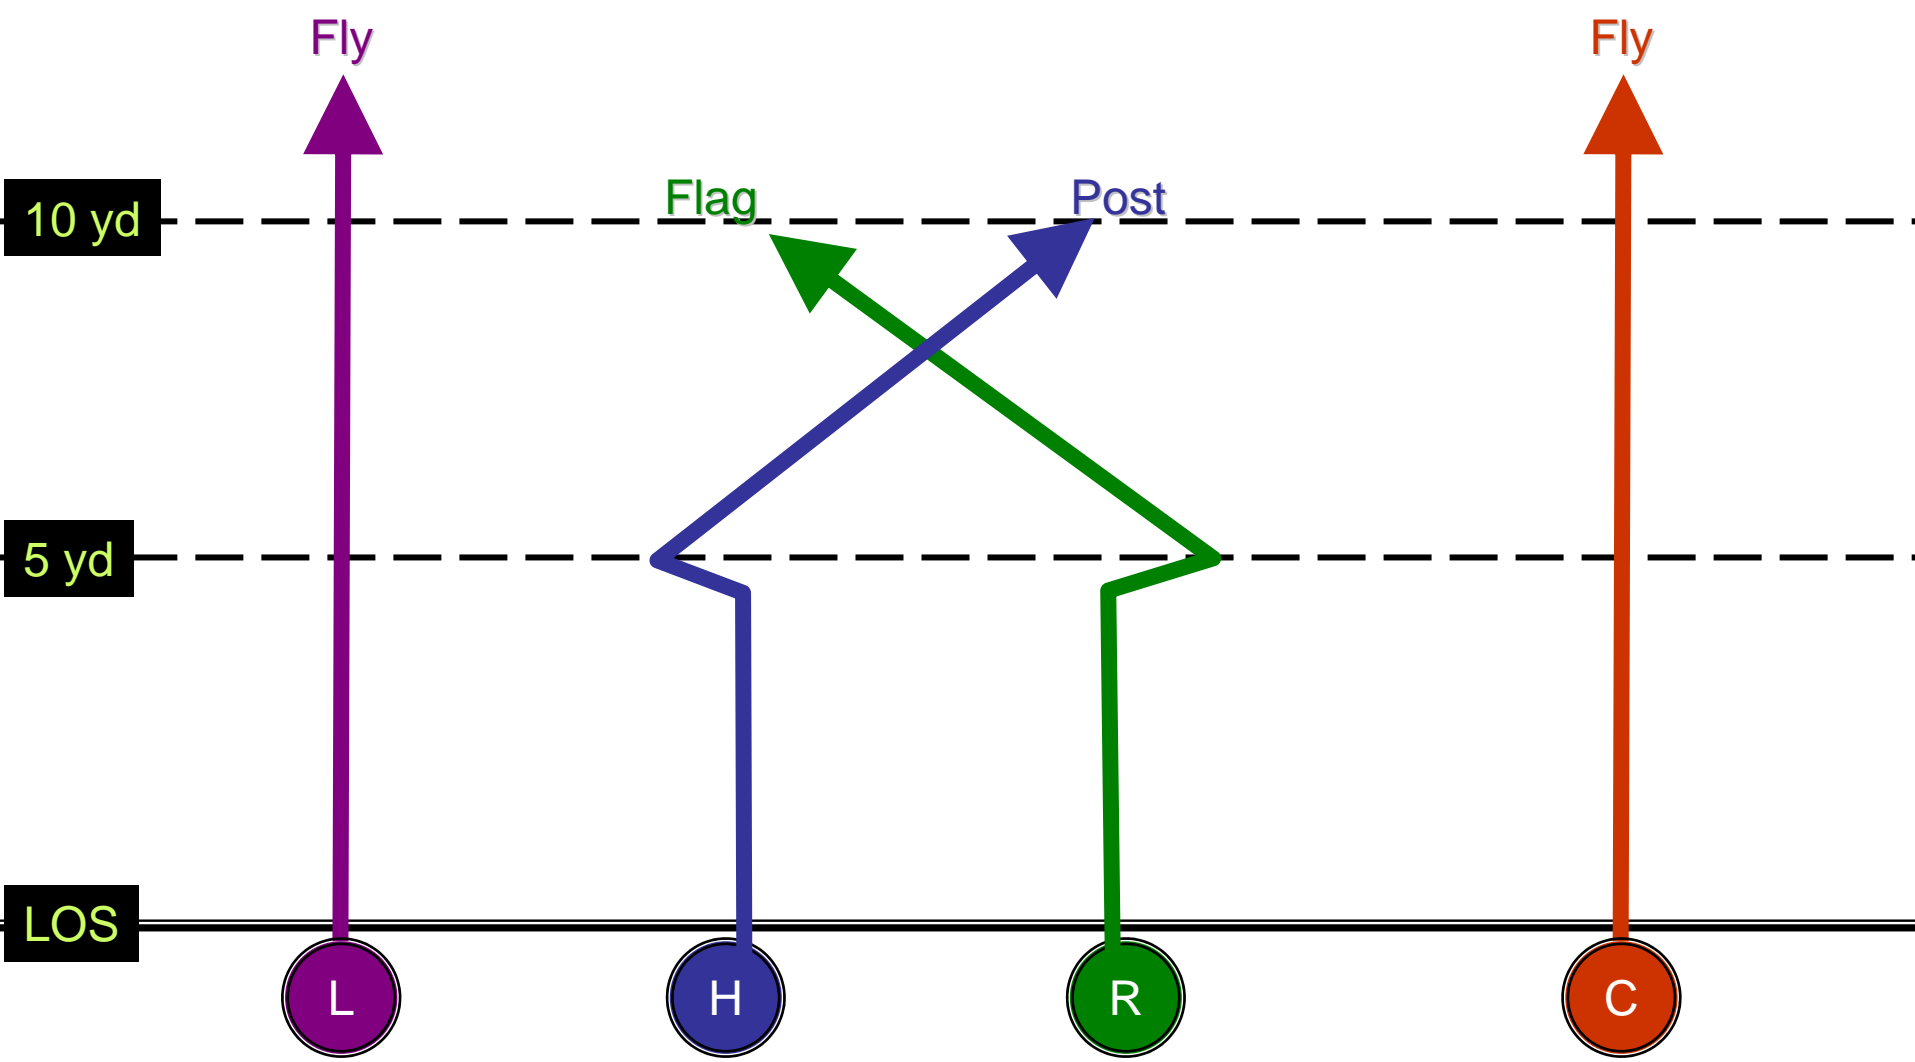

TWINS LEFT

Post – IN - FADE OUT - CURL

TWINS RIGHT
INS & OUTS

TWINS RIGHT

FADE OUT - FLAG - FADE IN - SLANT IN

TWINS RIGHT
 BOMB - CURL - BOMB - OUT

SHORT YARDAGE ONE POINT PAT

10 yd

5 yd

LOS

TWINS RIGHT
Slant In – OUT – IN - CURL

TRIPS LEFT
DEEP & TIGHT

10 yd

5 yd

LOS

Slant
Out

Slant
In

Slant
In

Slant
Out

TRIPS LEFT
SLANT INs & OUTs

TRIPS LEFT
BOMBS AWAY

10 yd

5 yd

LOS