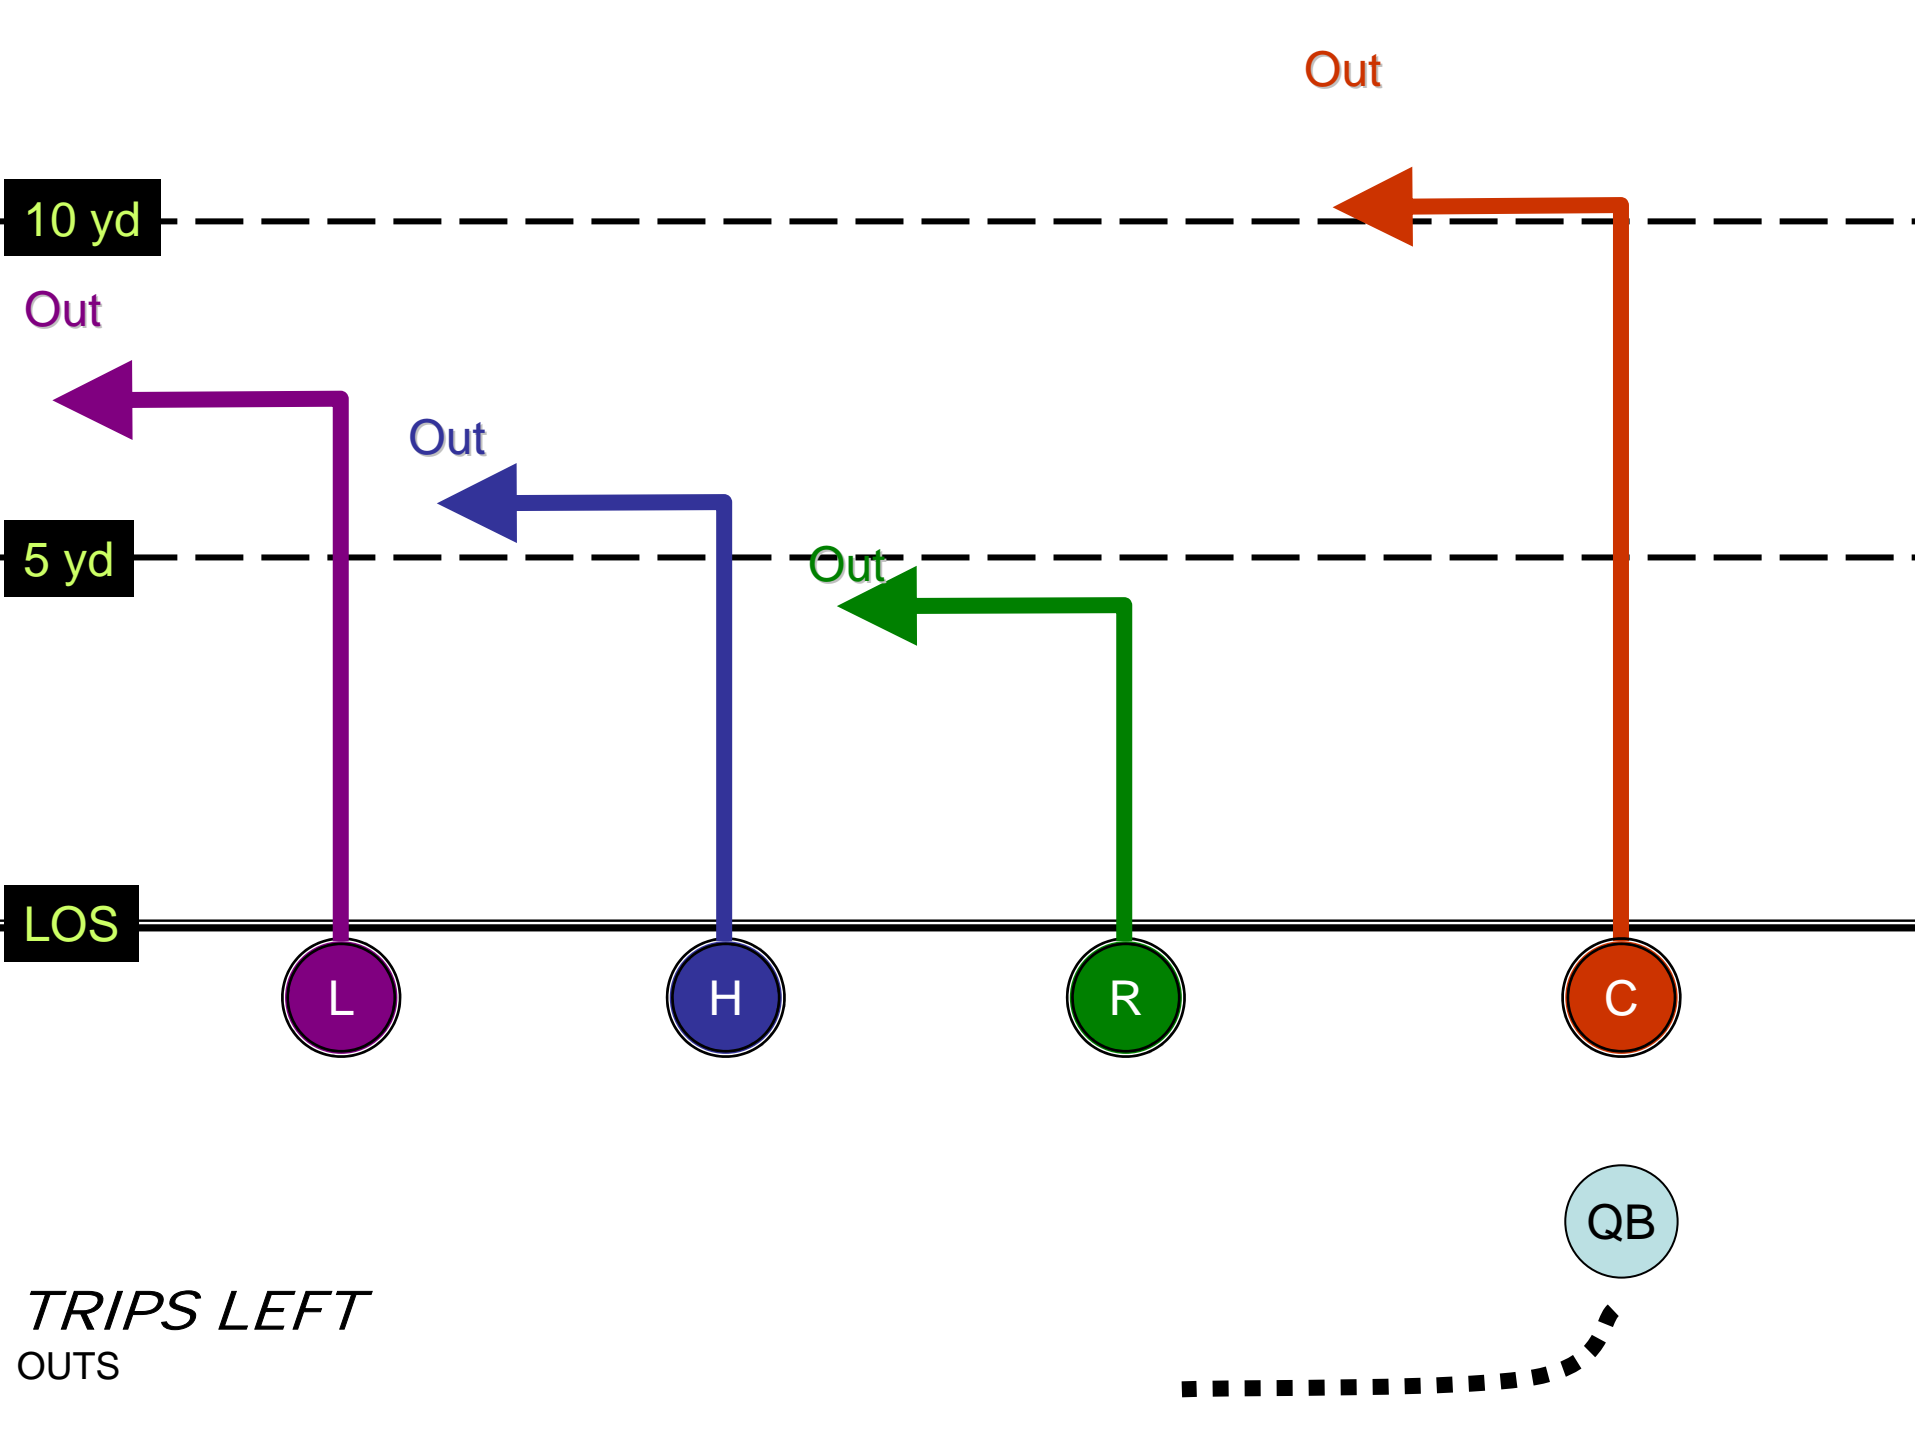

LOS

Fly

SPLIT TEE RIGHT REVERSE

TWINS LEFT
FADE IN - DOUBLE CURL - POST

TWINS LEFT

INs

TWINS LEFT

FADE - SLANT IN - FLAG - POST

TWINS LEFT

Post – IN - FADE OUT - CURL

TWINS RIGHT
INS & OUTS

TWINS RIGHT

FADE OUT - FLAG - FADE IN - SLANT IN

TWINS RIGHT
 BOMB - CURL - BOMB - OUT

SHORT YARDAGE ONE POINT PAT

10 yd

5 yd

LOS

TWINS RIGHT
Slant In – OUT – IN - CURL

TRIPS LEFT
DEEP & TIGHT

10 yd

5 yd

LOS

Slant
Out