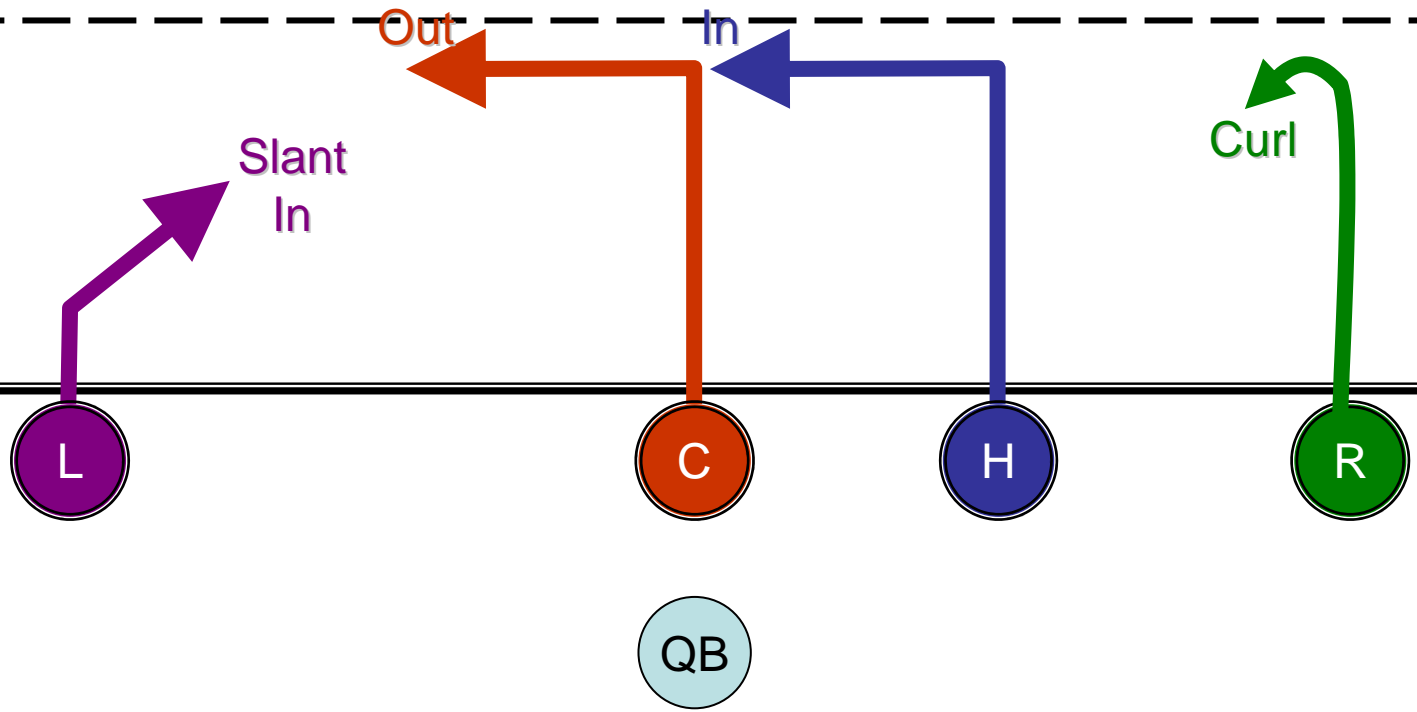

LOS

Fly

SPLIT TEE RIGHT REVERSE

TWINS LEFT
FADE IN - DOUBLE CURL - POST

TWINS LEFT

INs

TWINS LEFT

FADE - SLANT IN - FLAG - POST

TWINS LEFT

Post – IN - FADE OUT - CURL

TWINS RIGHT
INS & OUTS

TWINS RIGHT

FADE OUT - FLAG - FADE IN - SLANT IN

TWINS RIGHT
 BOMB - CURL - BOMB - OUT

SHORT YARDAGE ONE POINT PAT

10 yd

5 yd

LOS

TWINS RIGHT
Slant In – OUT – IN - CURL

TRIPS LEFT
DEEP & TIGHT

10 yd

5 yd

LOS

Slant
Out