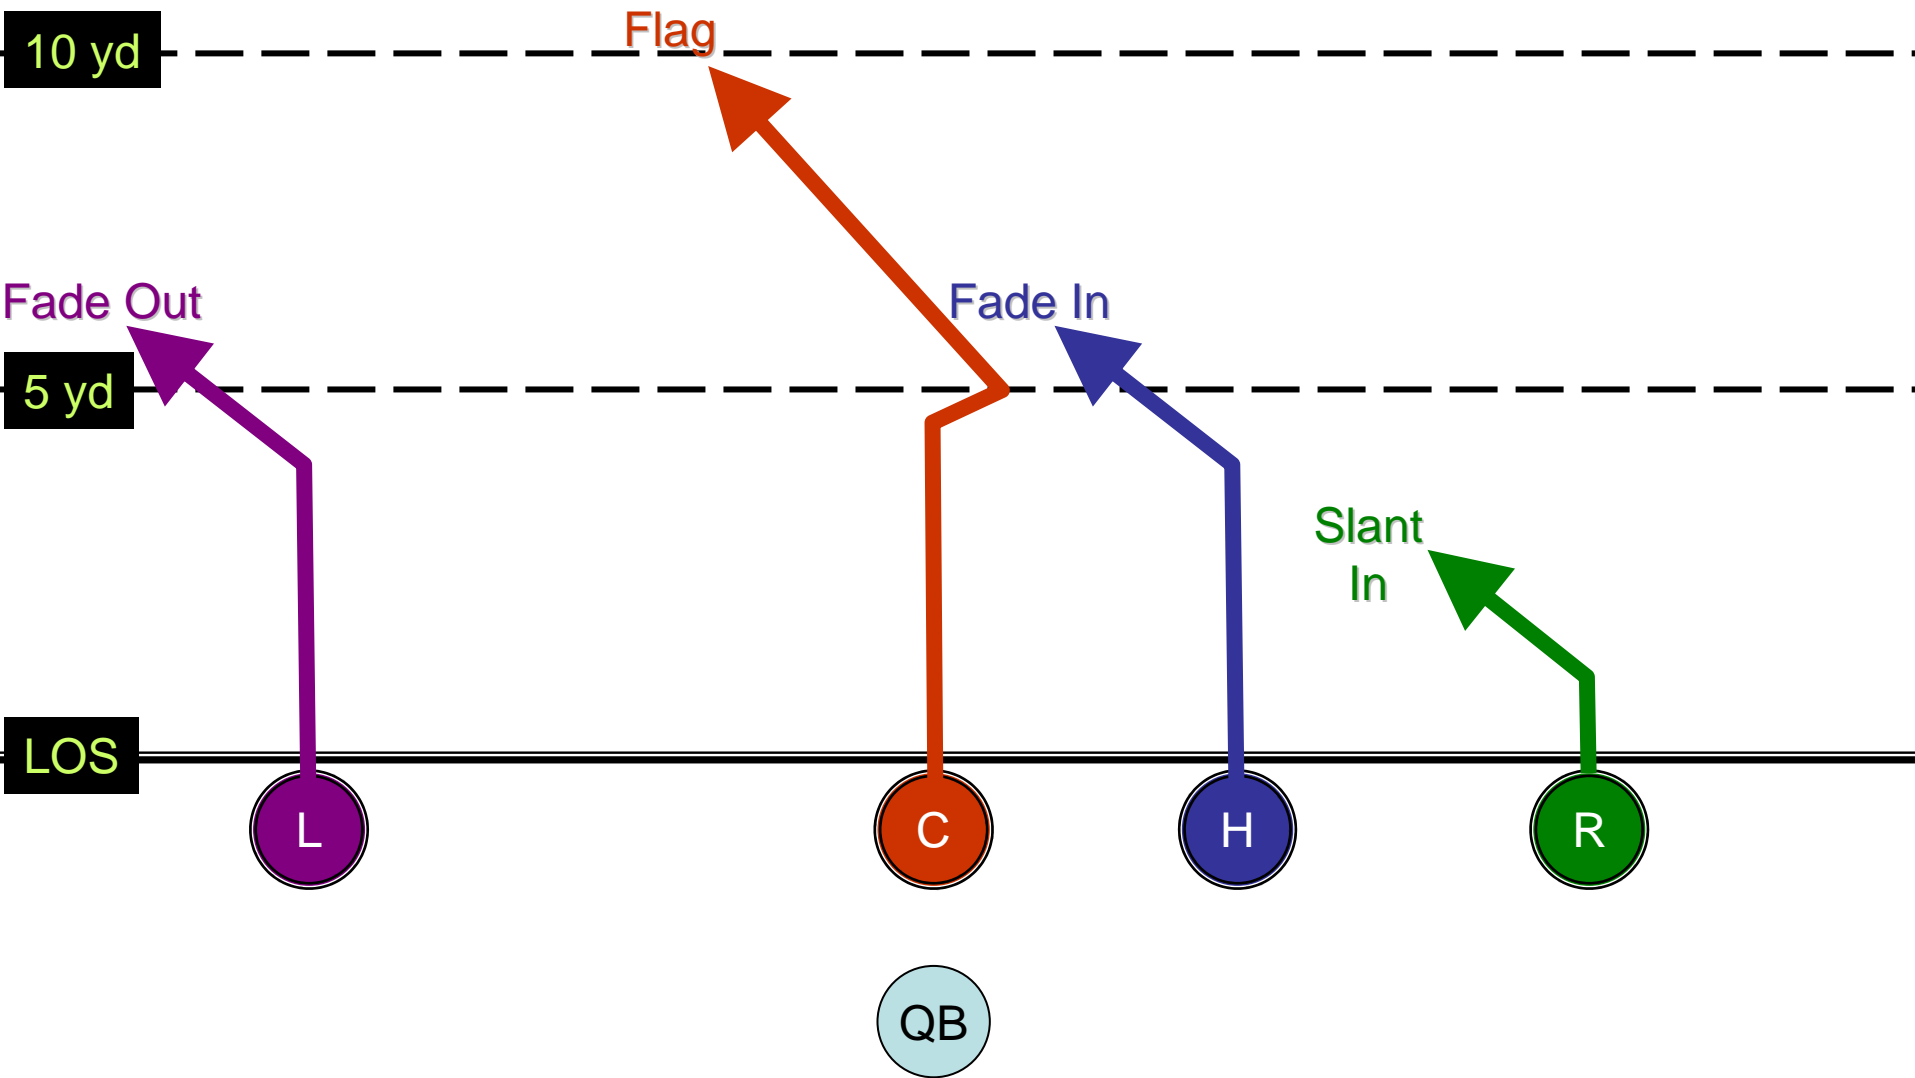

LOS

Fly

SPLIT TEE RIGHT REVERSE

TWINS LEFT
FADE IN - DOUBLE CURL - POST

TWINS LEFT

INs

TWINS LEFT

FADE - SLANT IN - FLAG - POST

TWINS LEFT

Post – IN - FADE OUT - CURL

TWINS RIGHT
INS & OUTS

TWINS RIGHT

FADE OUT - FLAG - FADE IN - SLANT IN

TWINS RIGHT
 BOMB - CURL - BOMB - OUT

SHORT YARDAGE ONE POINT PAT

10 yd

5 yd

LOS

TWINS RIGHT
Slant In – OUT – IN - CURL

TRIPS LEFT
DEEP & TIGHT

10 yd

5 yd

LOS

Slant
Out